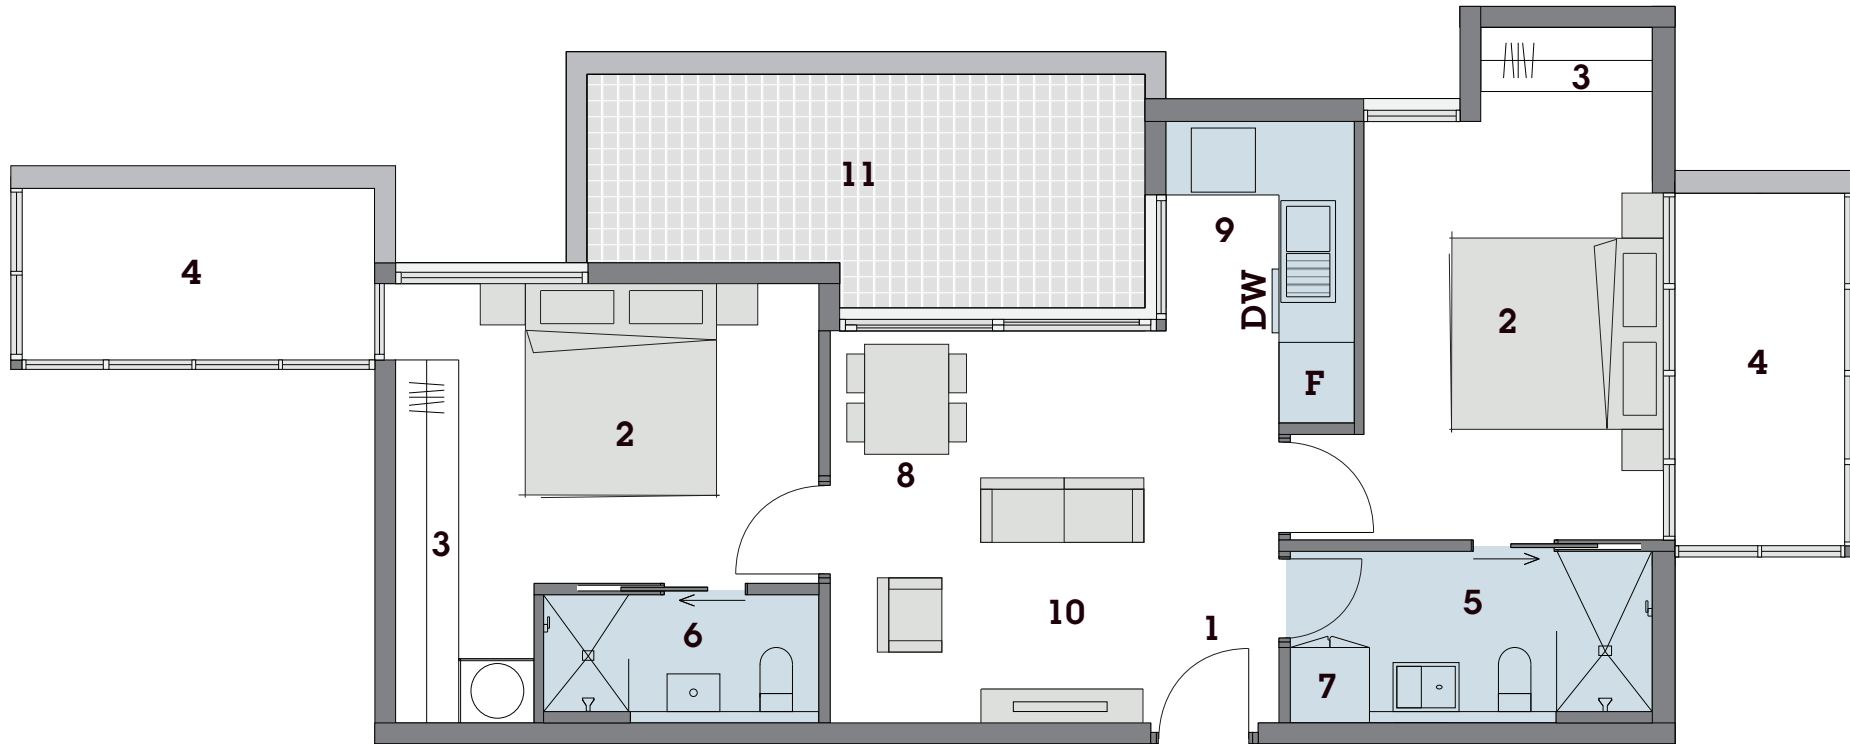

UNIT 307

UNIT AREA 61 SQ.M
DECK AREA 10 SQ.M
TOTAL AREA 71 SQ.M

LEGEND	
1	Entry
2	Bedroom
3	Robe
4	Lightwell
5	Bathroom & Laundry
6	Bathroom
7	Laundry
8	Meals
9	Kitchen
10	Living
11	Deck
12	Courtyard & Garden
13	Study