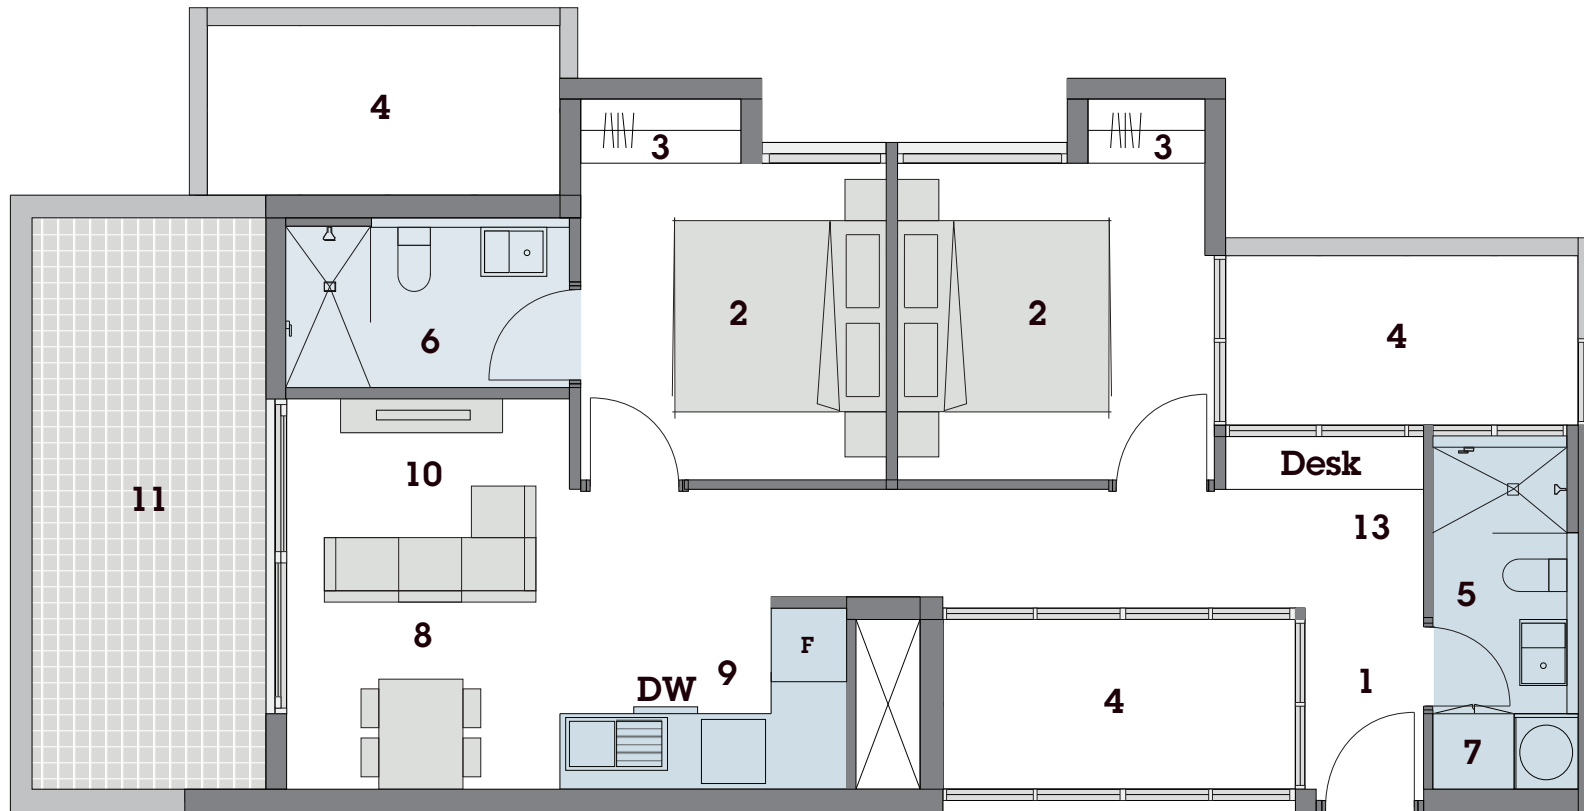

UNIT 306

UNIT AREA 61 SQ.M
DECK AREA 12 SQ.M
TOTAL AREA 73 SQ.M

LEGEND

- 1 Entry
- 2 Bedroom
- 3 Robe
- 4 Lightwell
- 5 Bathroom & Laundry
- 6 Bathroom
- 7 Laundry
- 8 Meals
- 9 Kitchen
- 10 Living
- 11 Deck
- 12 Courtyard & Garden
- 13 Study