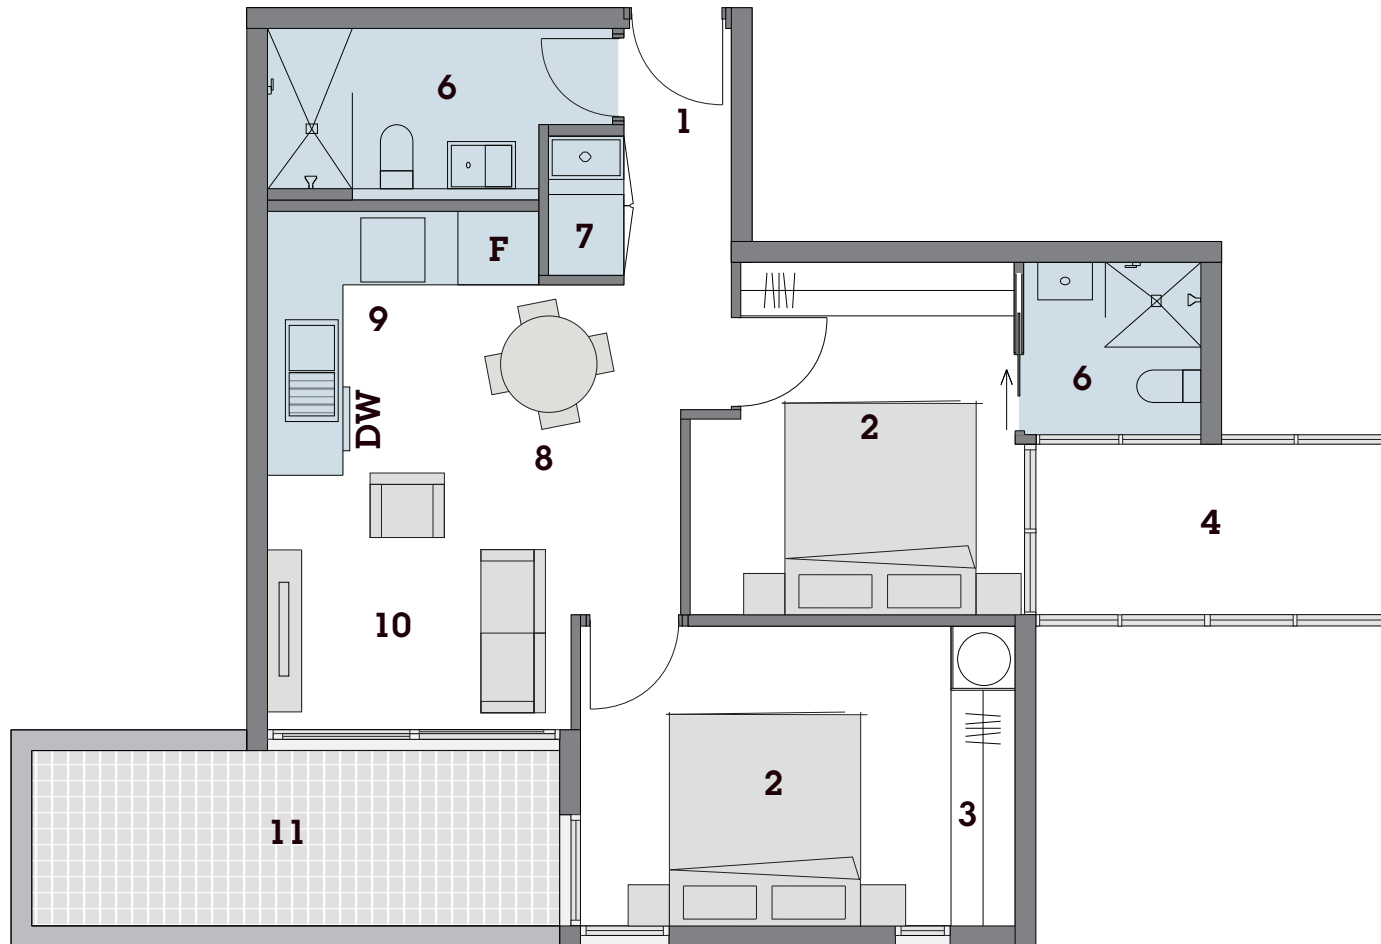

UNIT 304

UNIT AREA 53 SQ.M
DECK AREA 8 SQ.M
TOTAL AREA 61 SQ.M

LEGEND

- 1 Entry
- 2 Bedroom
- 3 Robe
- 4 Lightwell
- 5 Bathroom & Laundry
- 6 Bathroom
- 7 Laundry
- 8 Meals
- 9 Kitchen
- 10 Living
- 11 Deck
- 12 Courtyard & Garden
- 13 Study