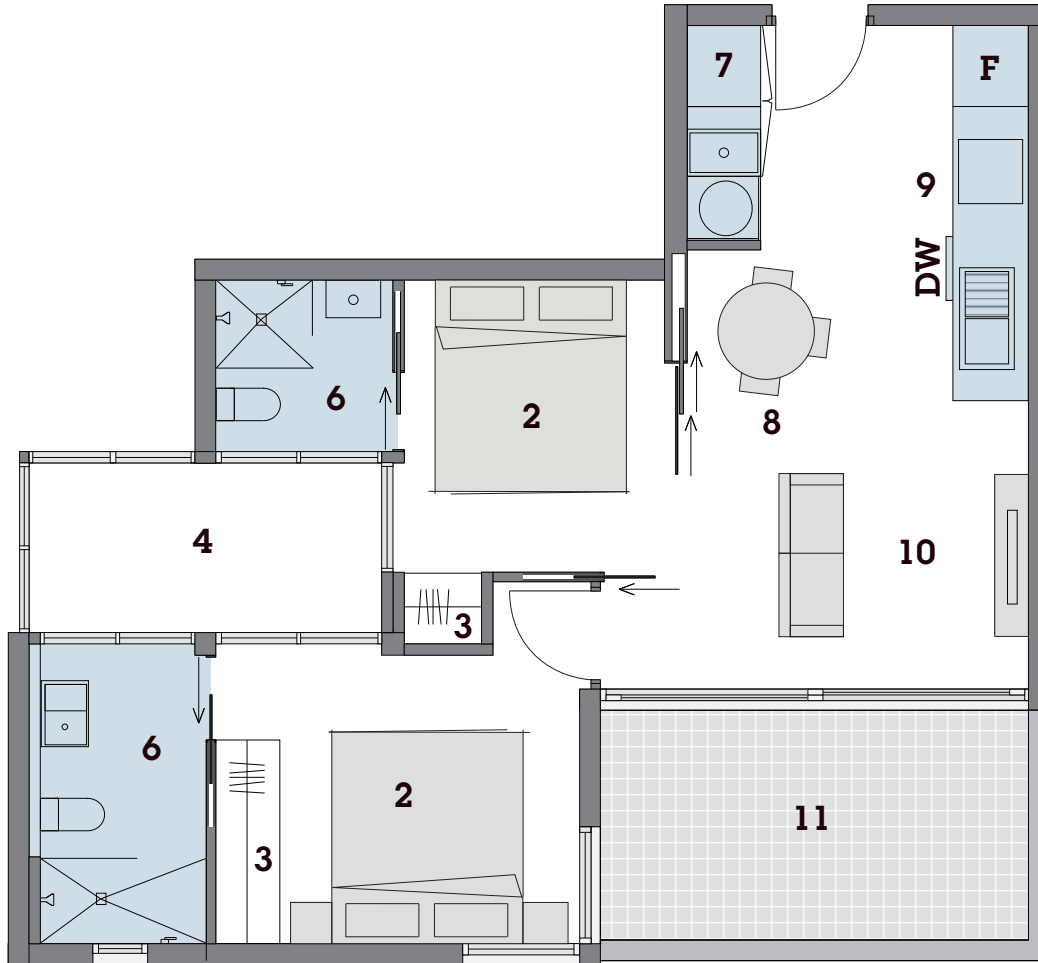

# UNIT 303

UNIT AREA 51 SQ.M  
DECK AREA 9 SQ.M  
TOTAL AREA 60 SQ.M

LEGEND	
1	Entry
2	Bedroom
3	Robe
4	Lightwell
5	Bathroom & Laundry
6	Bathroom
7	Laundry
8	Meals
9	Kitchen
10	Living
11	Deck
12	Courtyard & Garden
13	Study