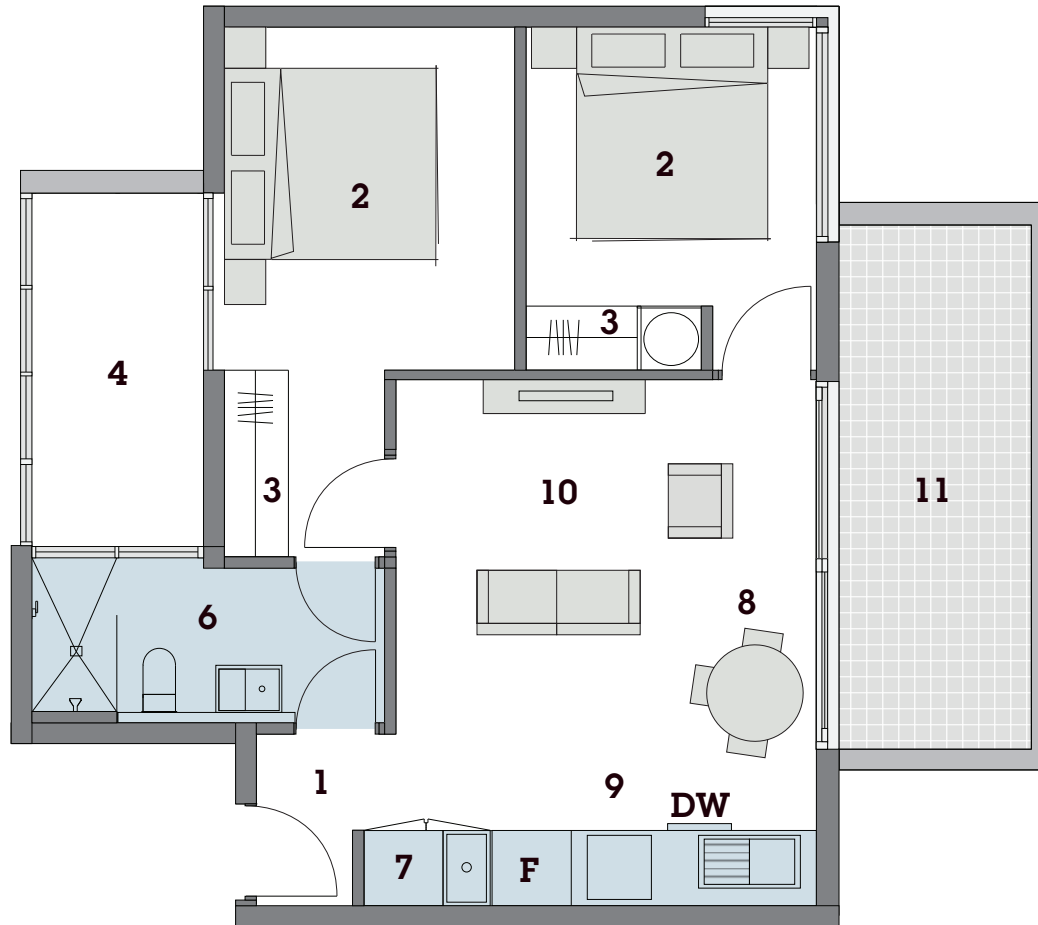

UNIT 301

UNIT AREA 53 SQ.M
DECK AREA 9 SQ.M
TOTAL AREA 62 SQ.M

LEGEND

- 1 Entry
- 2 Bedroom
- 3 Robe
- 4 Lightwell
- 5 Bathroom & Laundry
- 6 Bathroom
- 7 Laundry
- 8 Meals
- 9 Kitchen
- 10 Living
- 11 Deck
- 12 Courtyard & Garden
- 13 Study