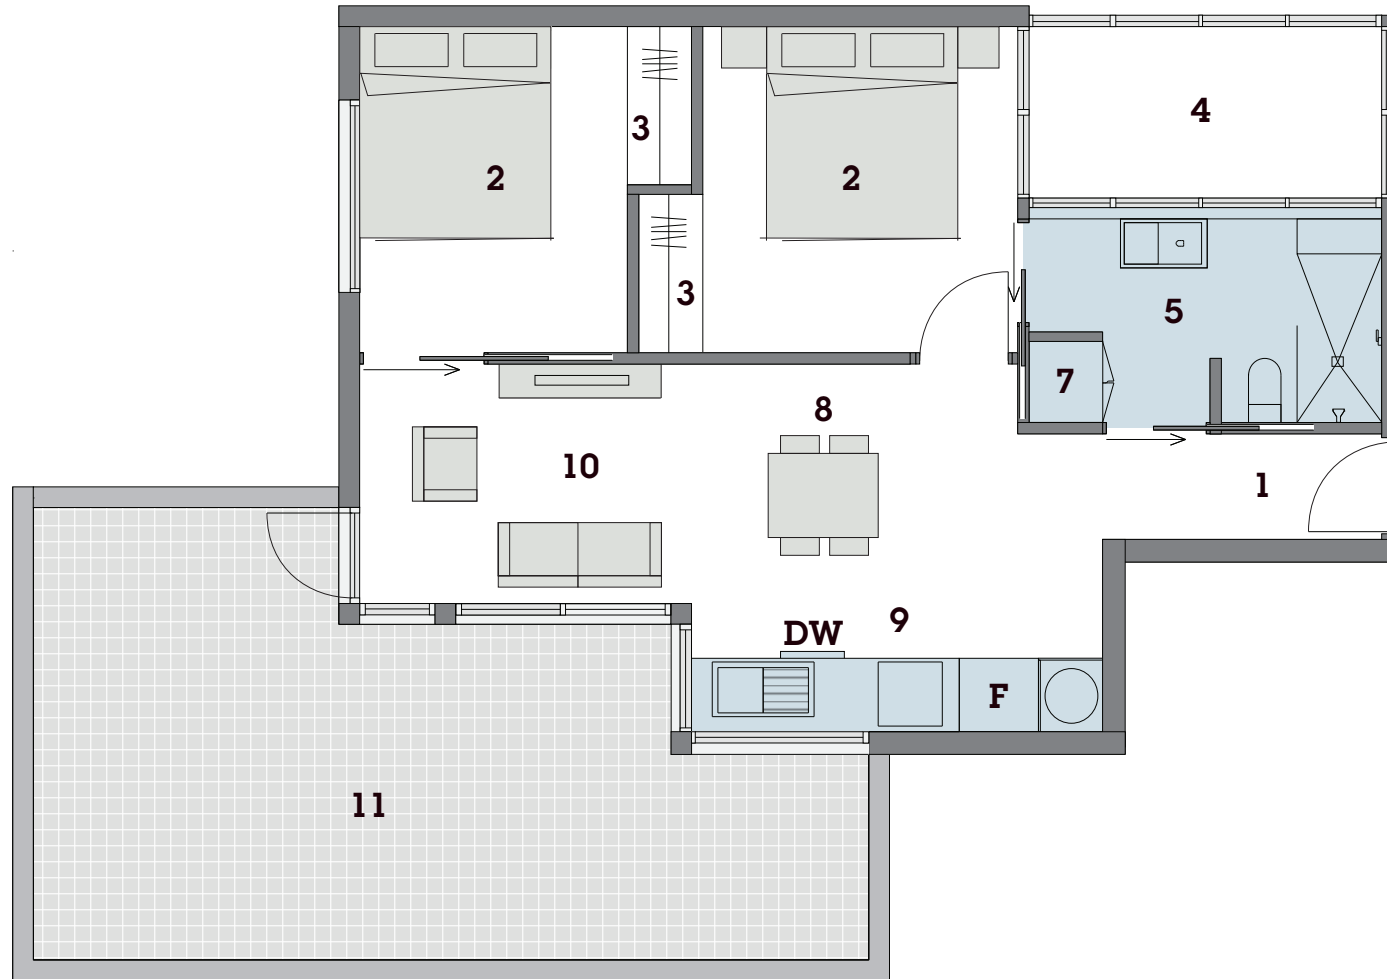

UNIT 209

UNIT AREA 52 SQ.M
DECK AREA 25 SQ.M
TOTAL AREA 77 SQ.M

LEGEND	
1	Entry
2	Bedroom
3	Robe
4	Lightwell
5	Bathroom & Laundry
6	Bathroom
7	Laundry
8	Meals
9	Kitchen
10	Living
11	Deck
12	Courtyard & Garden
13	Study