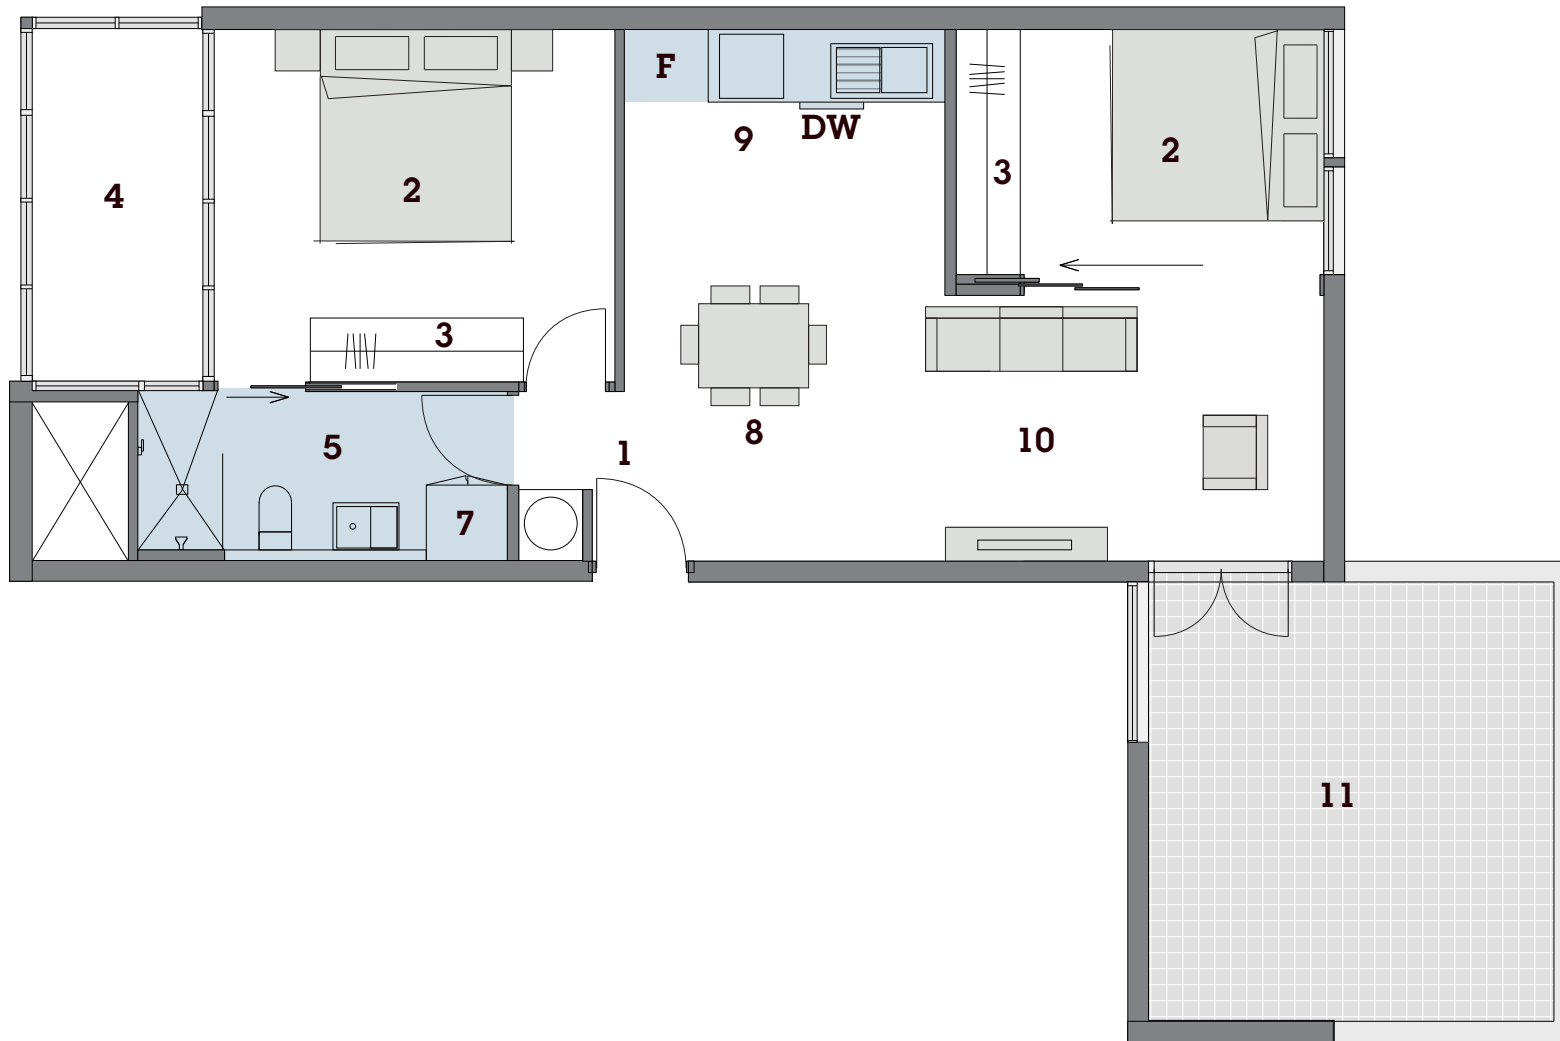

UNIT 208

UNIT AREA 56 SQ.M
DECK AREA 16 SQ.M
TOTAL AREA 72 SQ.M

LEGEND	
1	Entry
2	Bedroom
3	Robe
4	Lightwell
5	Bathroom & Laundry
6	Bathroom
7	Laundry
8	Meals
9	Kitchen
10	Living
11	Deck
12	Courtyard & Garden
13	Study