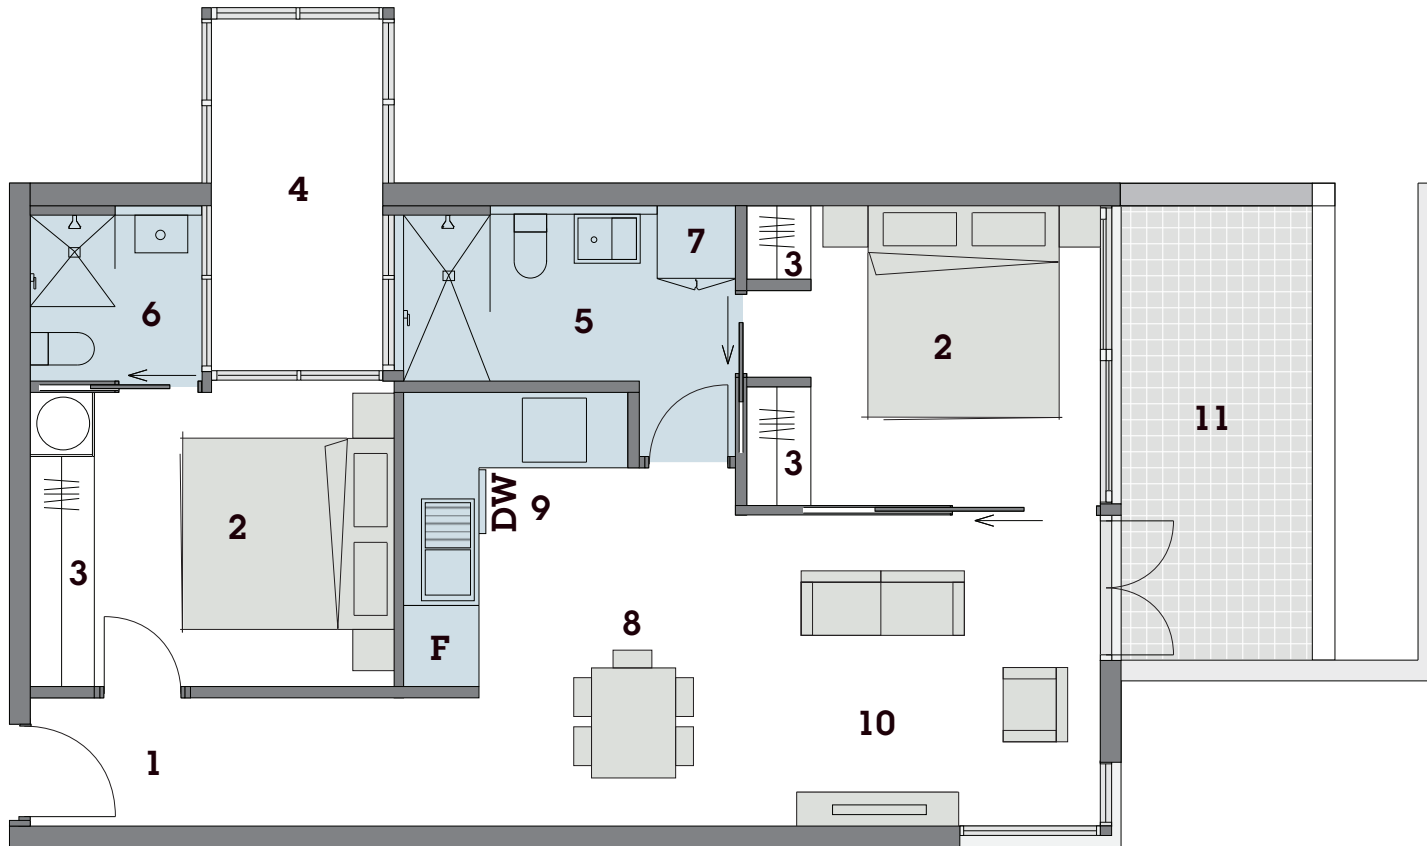

UNIT 207

UNIT AREA 58 SQ.M
DECK AREA 8 SQ.M
TOTAL AREA 66 SQ.M

| LEGEND | |
|--------|--------------------|
| 1 | Entry |
| 2 | Bedroom |
| 3 | Robe |
| 4 | Lightwell |
| 5 | Bathroom & Laundry |
| 6 | Bathroom |
| 7 | Laundry |
| 8 | Meals |
| 9 | Kitchen |
| 10 | Living |
| 11 | Deck |
| 12 | Courtyard & Garden |
| 13 | Study |