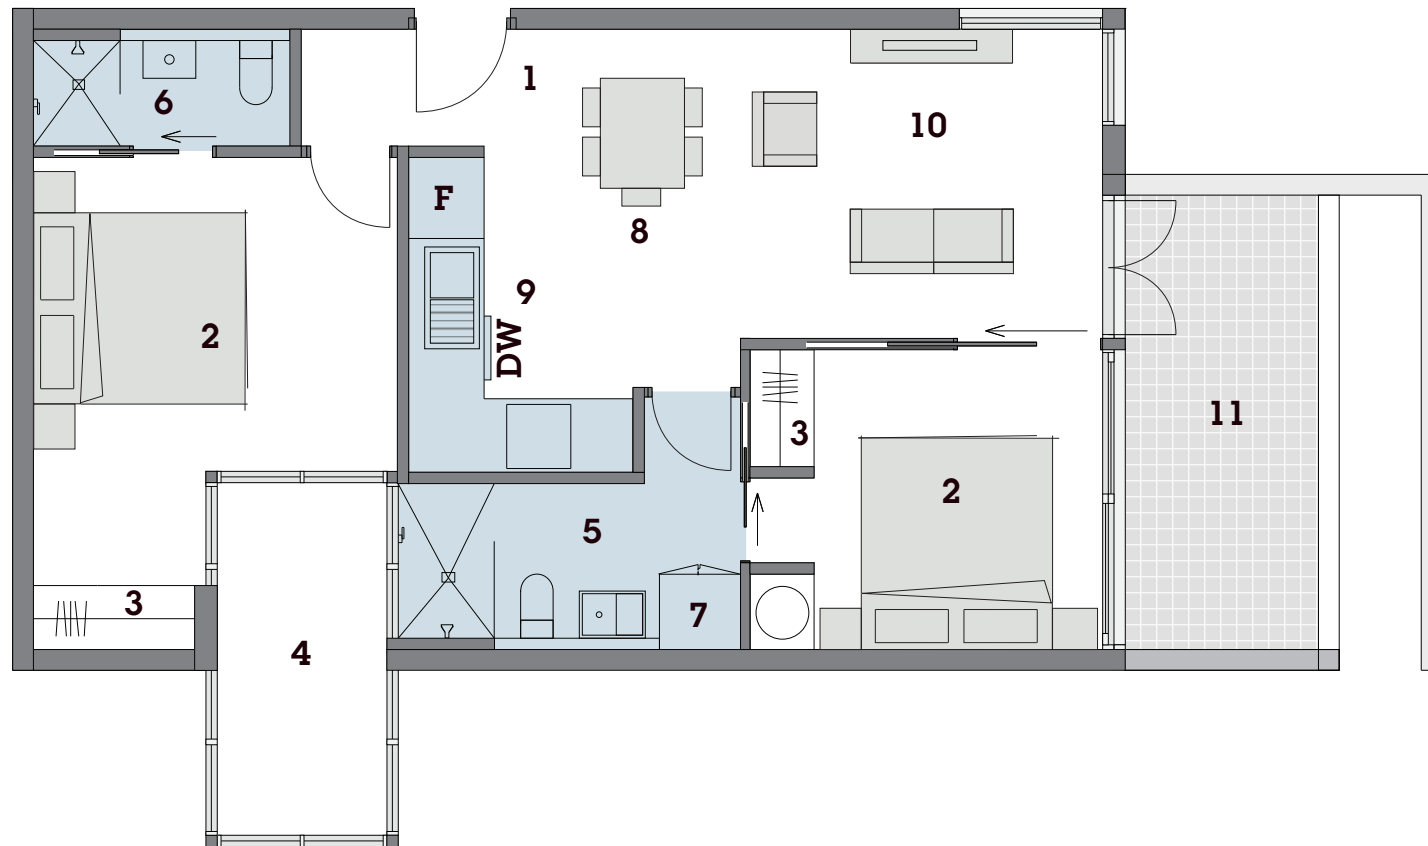

# UNIT 206

UNIT AREA 58 SQ.M  
DECK AREA 8 SQ.M  
TOTAL AREA 66 SQ.M

## LEGEND

- 1 Entry
- 2 Bedroom
- 3 Robe
- 4 Lightwell
- 5 Bathroom & Laundry
- 6 Bathroom
- 7 Laundry
- 8 Meals
- 9 Kitchen
- 10 Living
- 11 Deck
- 12 Courtyard & Garden
- 13 Study