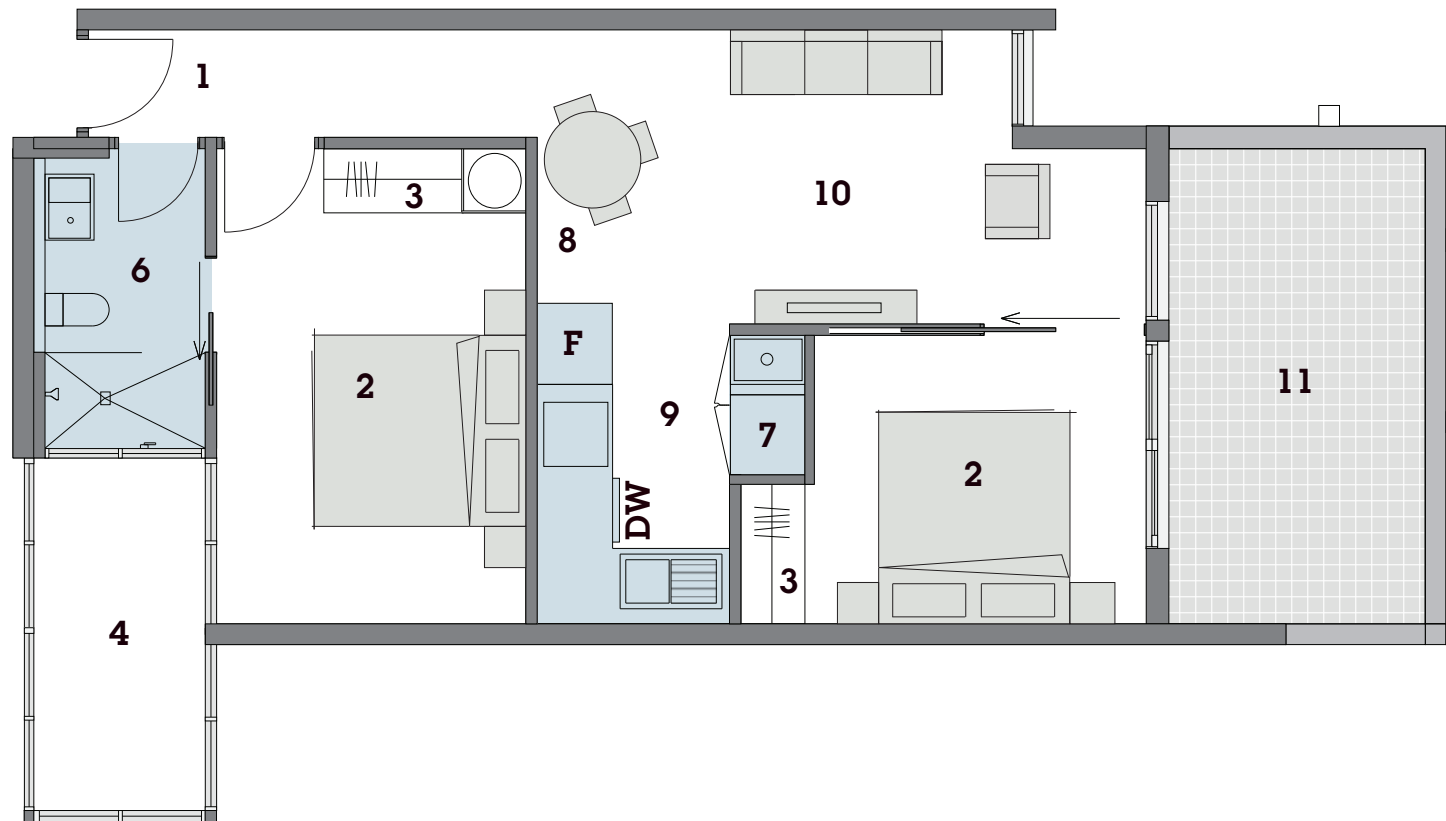

UNIT 204

UNIT AREA 56 SQ.M
DECK AREA 11 SQ.M
TOTAL AREA 67 SQ.M

LEGEND	
1	Entry
2	Bedroom
3	Robe
4	Lightwell
5	Bathroom & Laundry
6	Bathroom
7	Laundry
8	Meals
9	Kitchen
10	Living
11	Deck
12	Courtyard & Garden
13	Study