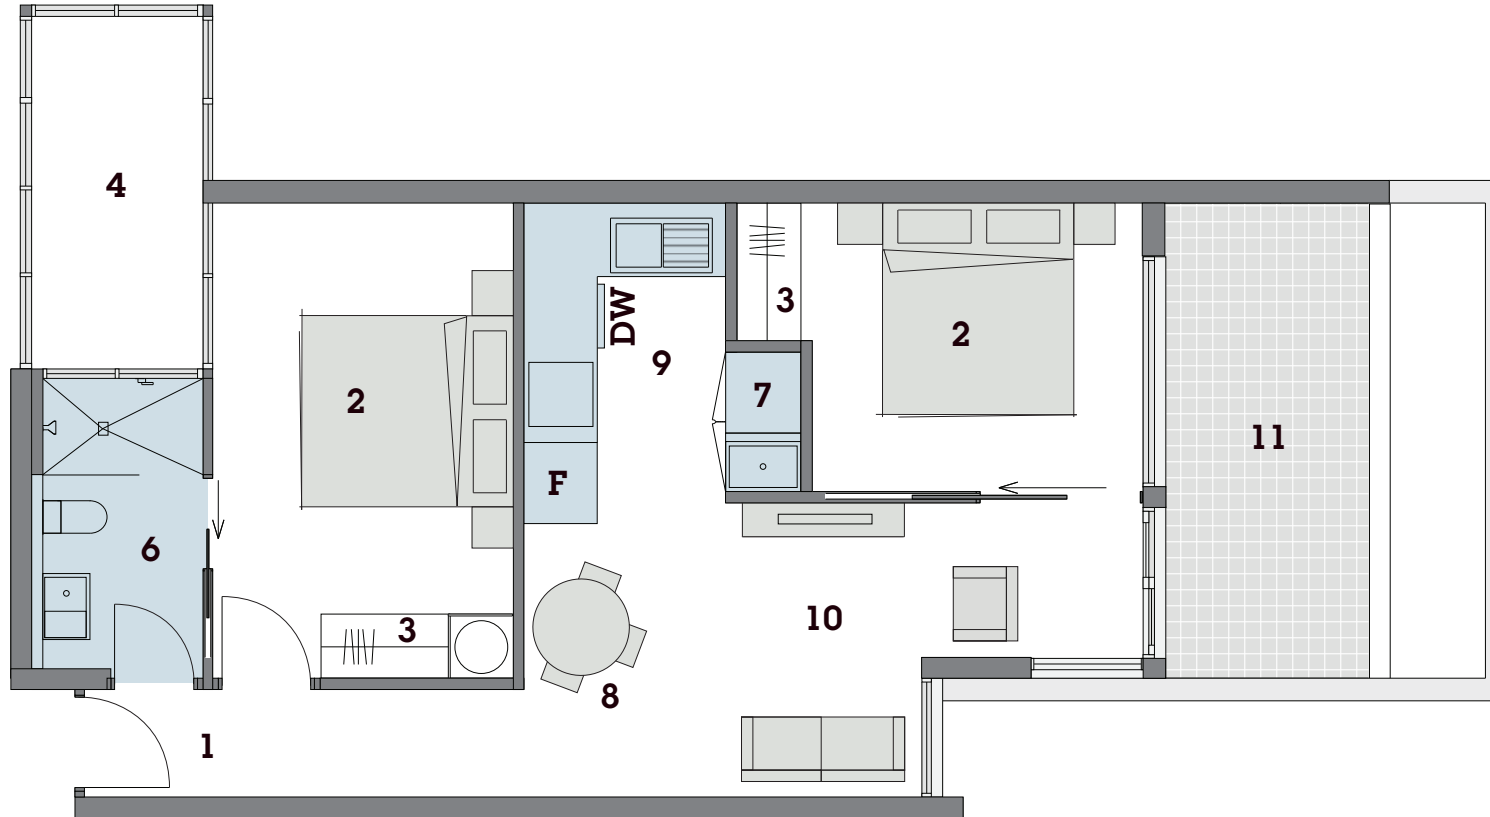

UNIT 203

UNIT AREA 55 SQ.M
DECK AREA 9 SQ.M
TOTAL AREA 64 SQ.M

LEGEND

- 1 Entry
- 2 Bedroom
- 3 Robe
- 4 Lightwell
- 5 Bathroom & Laundry
- 6 Bathroom
- 7 Laundry
- 8 Meals
- 9 Kitchen
- 10 Living
- 11 Deck
- 12 Courtyard & Garden
- 13 Study