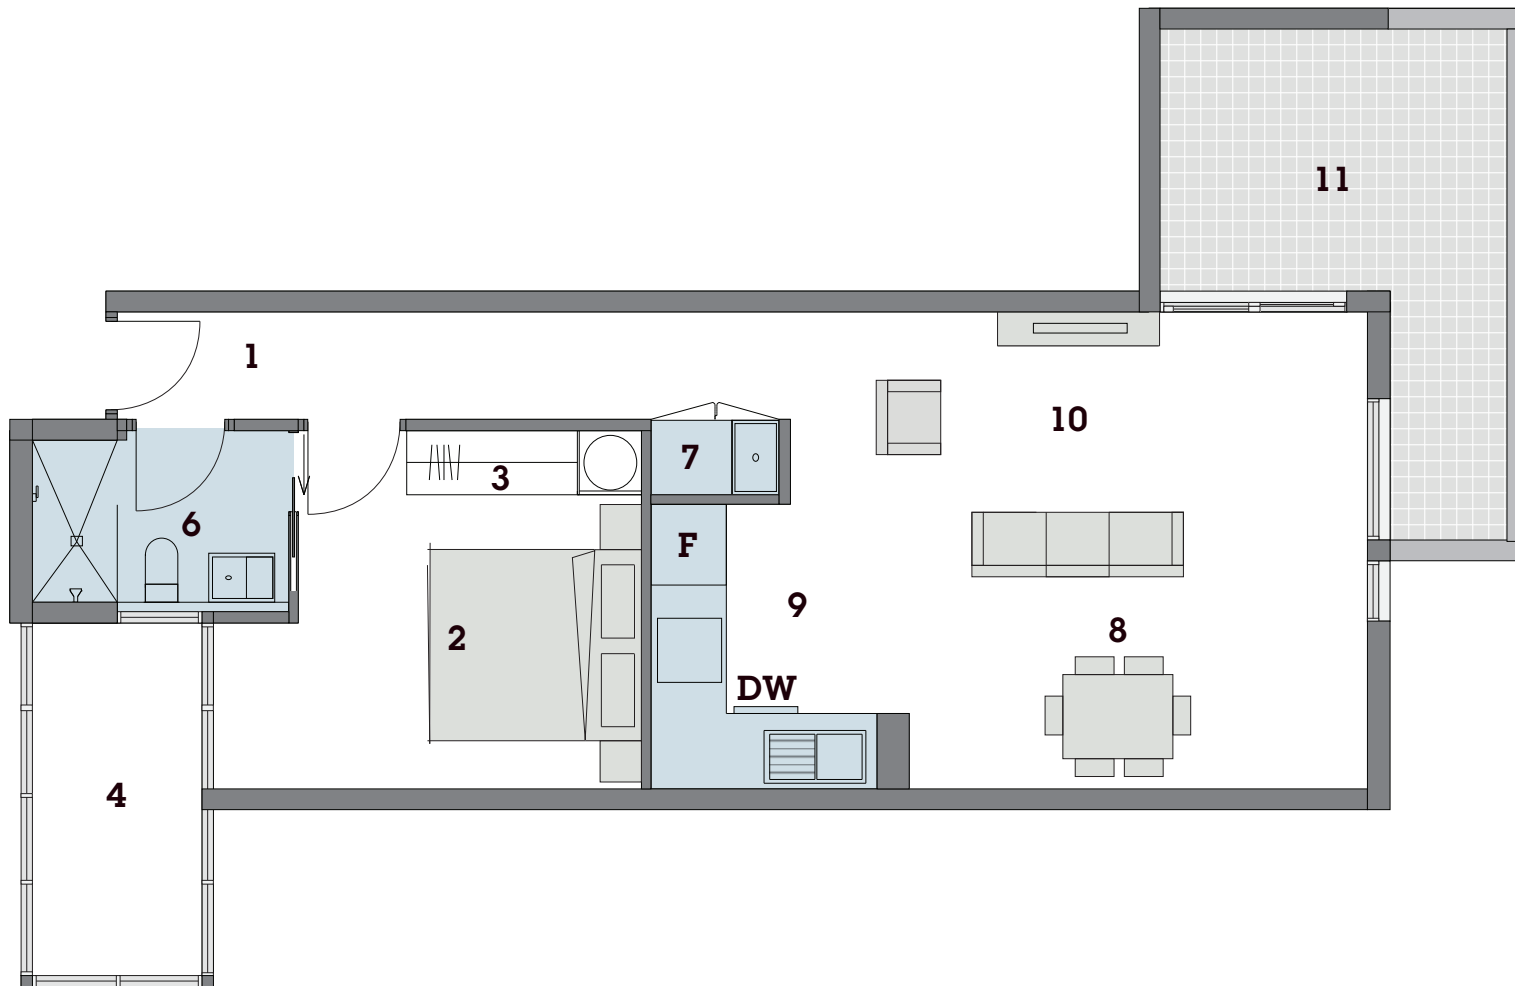

UNIT 202

UNIT AREA 55 SQ.M
DECK AREA 13 SQ.M
TOTAL AREA 68 SQ.M

LEGEND	
1	Entry
2	Bedroom
3	Robe
4	Lightwell
5	Bathroom & Laundry
6	Bathroom
7	Laundry
8	Meals
9	Kitchen
10	Living
11	Deck
12	Courtyard & Garden
13	Study