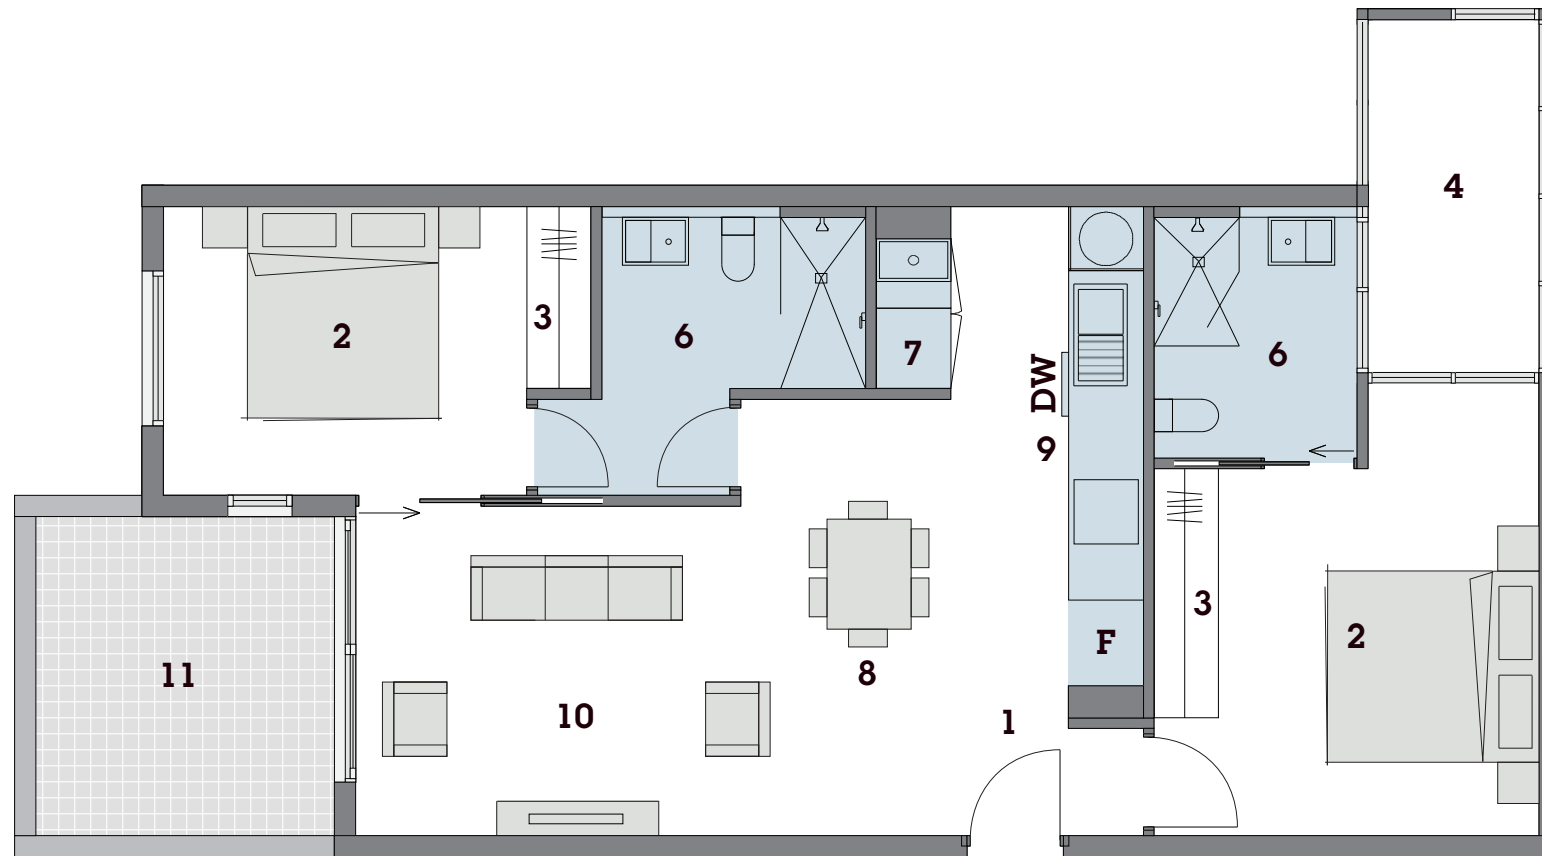

# UNIT 116

UNIT AREA 71 SQ.M  
DECK AREA 10 SQ.M  
TOTAL AREA 81 SQ.M

LEGEND	
1	Entry
2	Bedroom
3	Robe
4	Lightwell
5	Bathroom & Laundry
6	Bathroom
7	Laundry
8	Meals
9	Kitchen
10	Living
11	Deck
12	Courtyard & Garden
13	Study