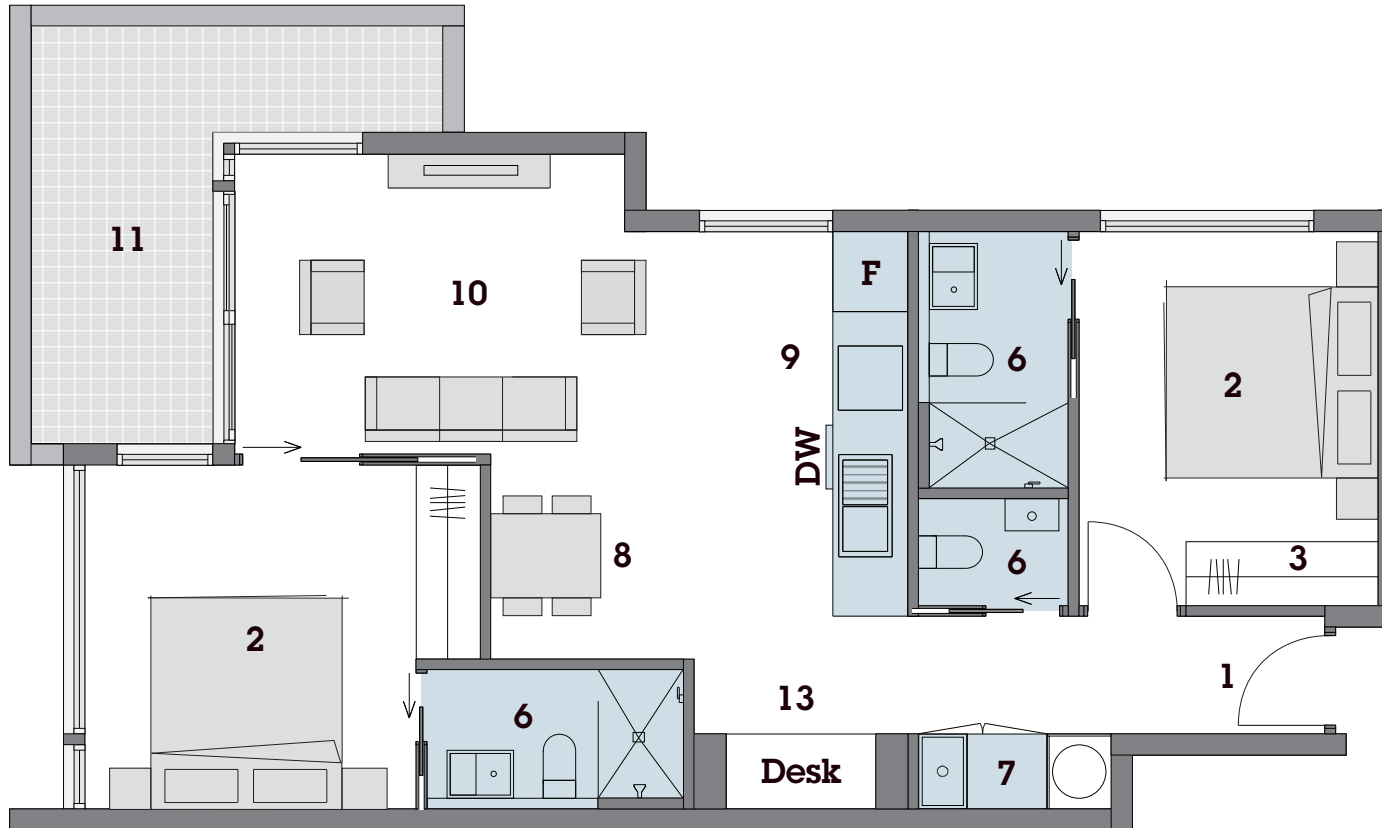

UNIT 115

UNIT AREA 68 SQ.M
DECK AREA 9 SQ.M
TOTAL AREA 77 SQ.M

LEGEND

- 1 Entry
- 2 Bedroom
- 3 Robe
- 4 Lightwell
- 5 Bathroom & Laundry
- 6 Bathroom
- 7 Laundry
- 8 Meals
- 9 Kitchen
- 10 Living
- 11 Deck
- 12 Courtyard & Garden
- 13 Study