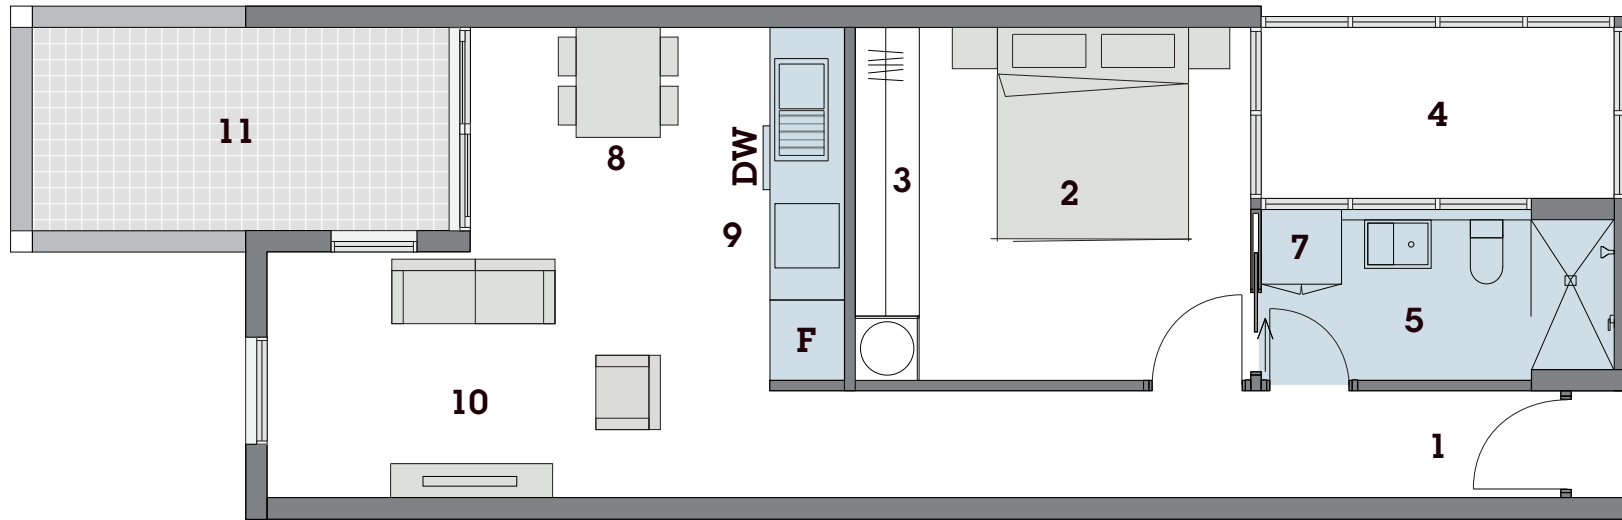

UNIT 111

UNIT AREA 48 SQ.M
DECK AREA 9 SQ.M
TOTAL AREA 57 SQ.M

LEGEND

- 1 Entry
- 2 Bedroom
- 3 Robe
- 4 Lightwell
- 5 Bathroom & Laundry
- 6 Bathroom
- 7 Laundry
- 8 Meals
- 9 Kitchen
- 10 Living
- 11 Deck
- 12 Courtyard & Garden
- 13 Study