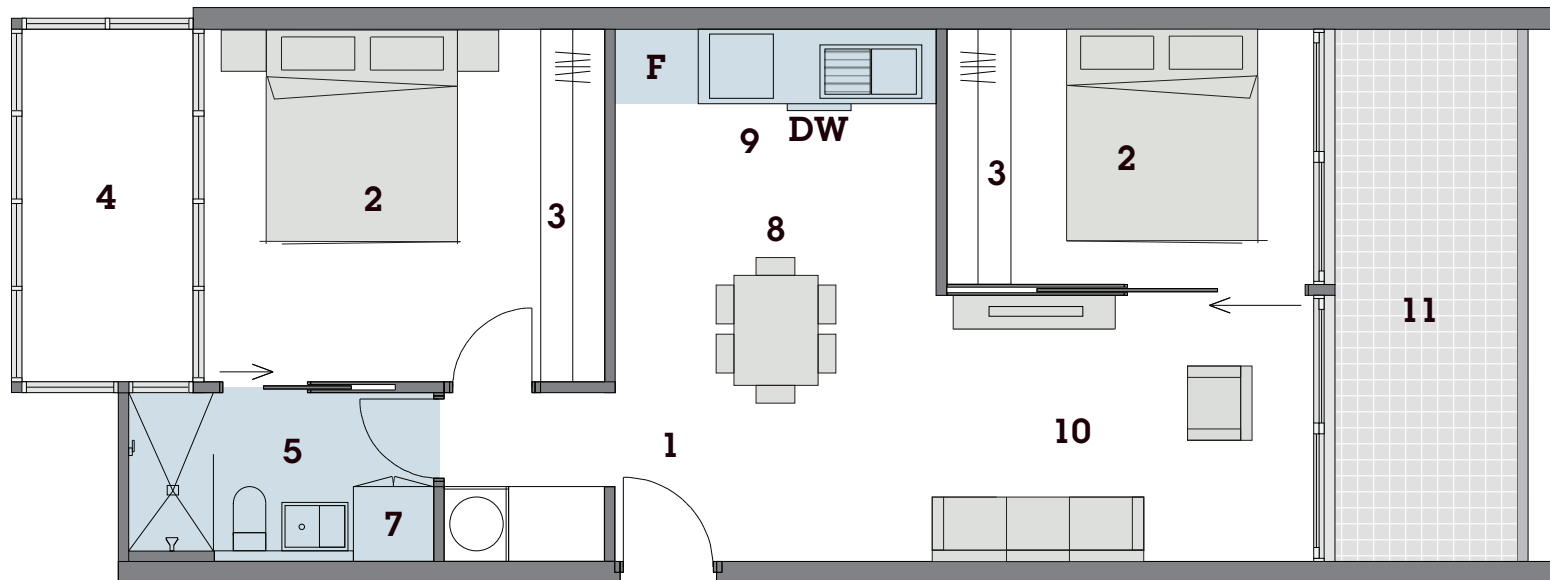

# UNIT 109

UNIT AREA 57 SQ.M  
DECK AREA 9 SQ.M  
TOTAL AREA 66 SQ.M

## LEGEND

- 1 Entry
- 2 Bedroom
- 3 Robe
- 4 Lightwell
- 5 Bathroom & Laundry
- 6 Bathroom
- 7 Laundry
- 8 Meals
- 9 Kitchen
- 10 Living
- 11 Deck
- 12 Courtyard & Garden
- 13 Study