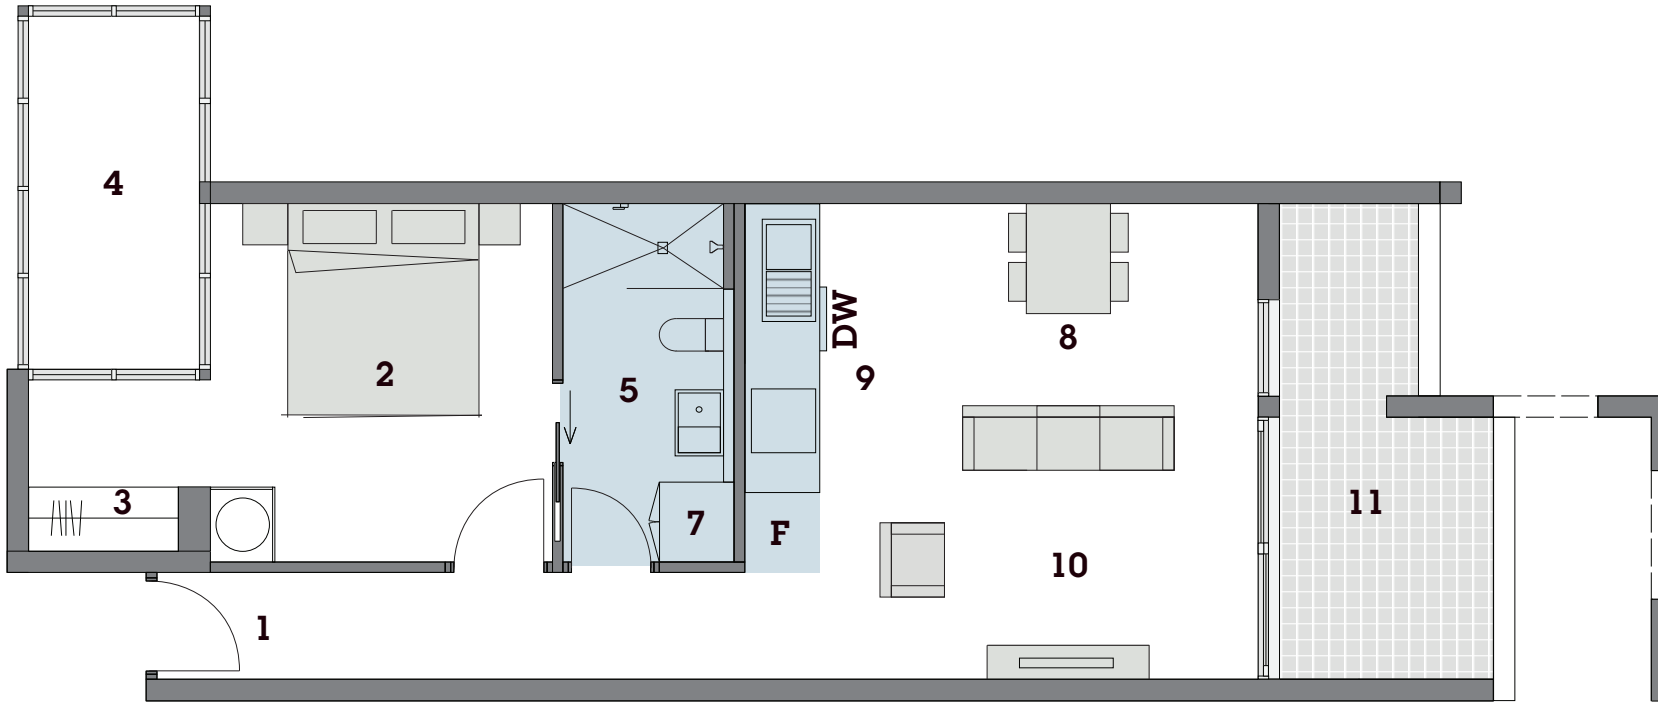

UNIT 105

UNIT AREA 51 SQ.M
DECK AREA 8 SQ.M
TOTAL AREA 59 SQ.M

LEGEND

- 1 Entry
- 2 Bedroom
- 3 Robe
- 4 Lightwell
- 5 Bathroom & Laundry
- 6 Bathroom
- 7 Laundry
- 8 Meals
- 9 Kitchen
- 10 Living
- 11 Deck
- 12 Courtyard & Garden
- 13 Study