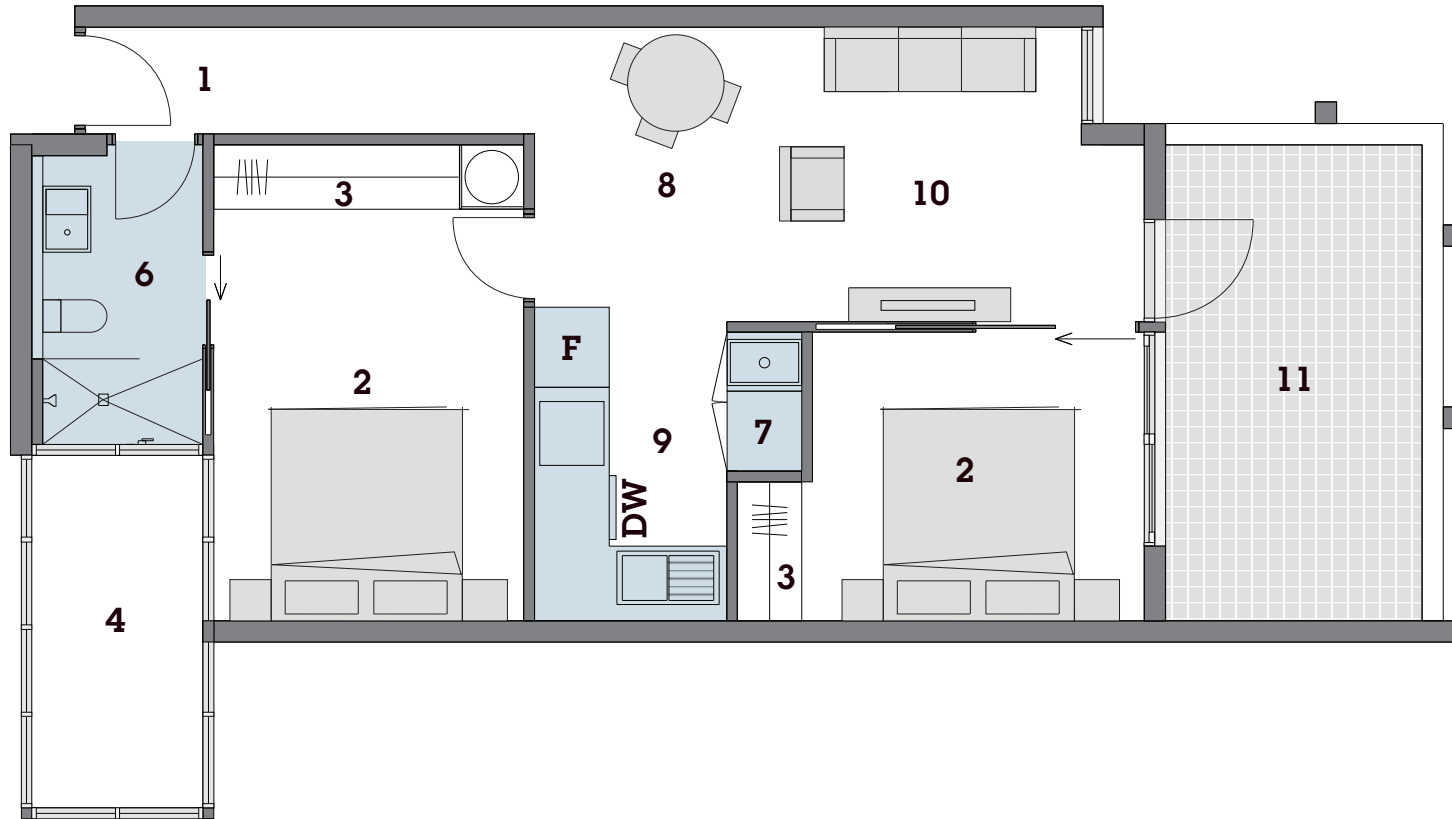

UNIT 104

UNIT AREA 57 SQ.M
DECK AREA 10 SQ.M
TOTAL AREA 67 SQ.M

LEGEND

- 1 Entry
- 2 Bedroom
- 3 Robe
- 4 Lightwell
- 5 Bathroom & Laundry
- 6 Bathroom
- 7 Laundry
- 8 Meals
- 9 Kitchen
- 10 Living
- 11 Deck
- 12 Courtyard & Garden
- 13 Study