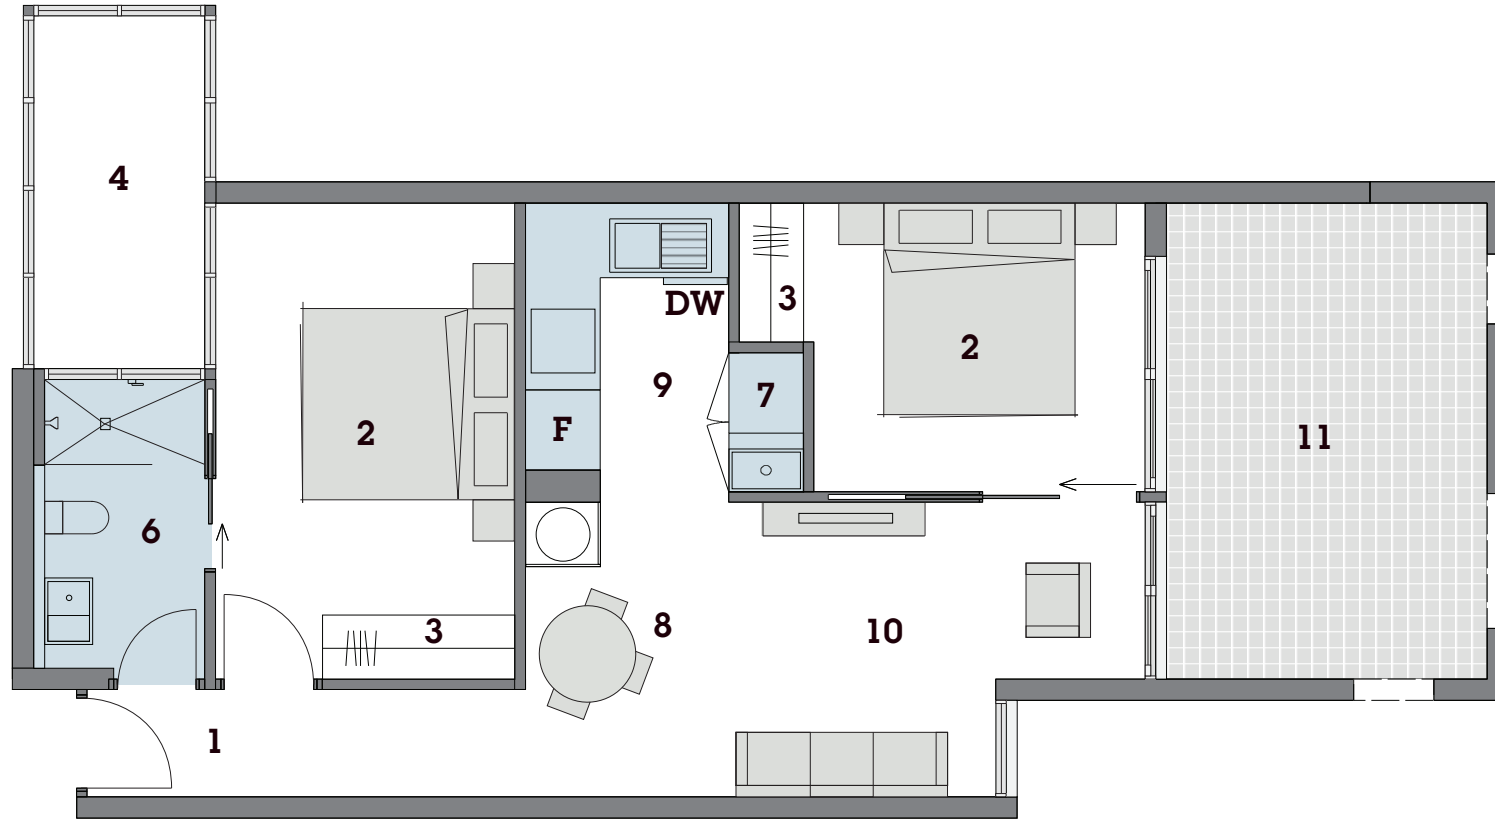

UNIT 103

UNIT AREA 57 SQ.M
DECK AREA 14 SQ.M
TOTAL AREA 71 SQ.M

LEGEND

- 1 Entry
- 2 Bedroom
- 3 Robe
- 4 Lightwell
- 5 Bathroom & Laundry
- 6 Bathroom
- 7 Laundry
- 8 Meals
- 9 Kitchen
- 10 Living
- 11 Deck
- 12 Courtyard & Garden
- 13 Study