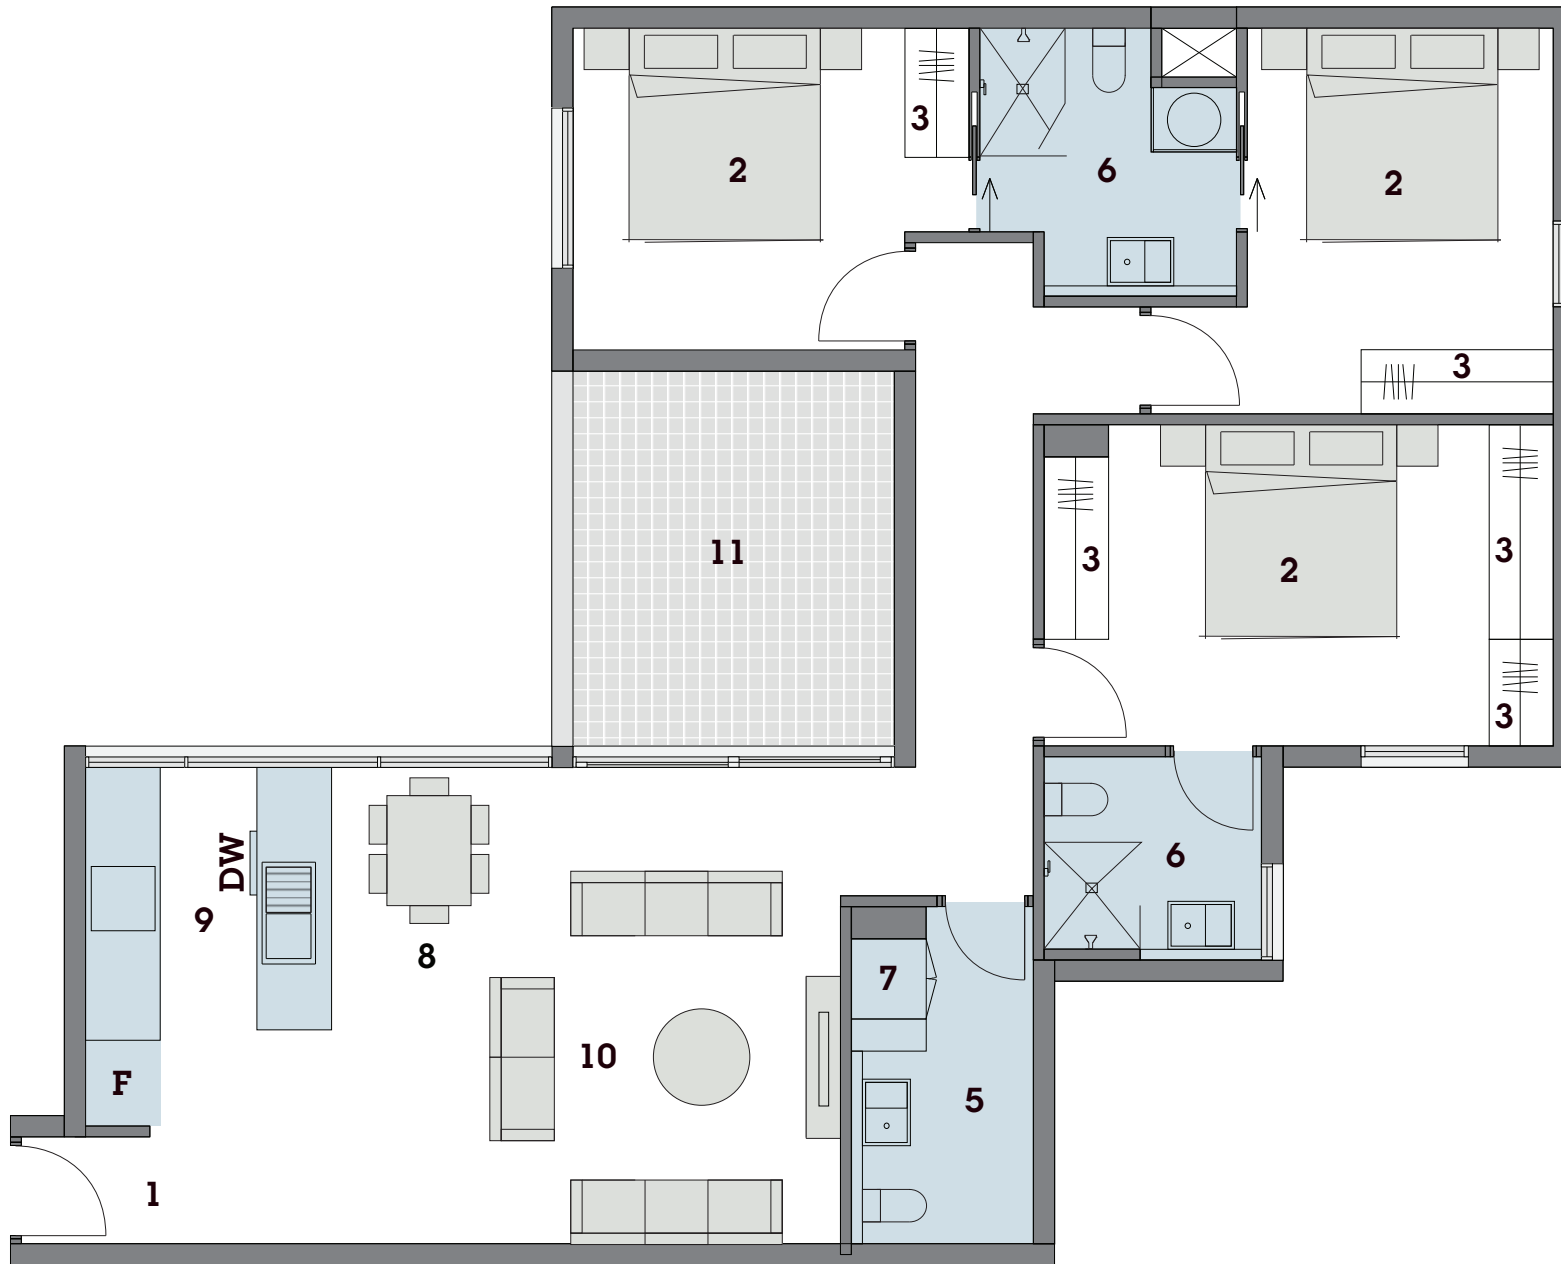

UNIT 101

UNIT AREA 101 SQ.M
DECK AREA 11 SQ.M
TOTAL AREA 112 SQ.M

LEGEND

- 1 Entry
- 2 Bedroom
- 3 Robe
- 4 Lightwell
- 5 Bathroom & Laundry
- 6 Bathroom
- 7 Laundry
- 8 Meals
- 9 Kitchen
- 10 Living
- 11 Deck
- 12 Courtyard & Garden
- 13 Study

The information provided is illustrative only. Final area dimensions of any apartment sold will be determined by the contract of sale and may differ from the depicted. Whilst every effort is made to provide accurate and complete information, the developer does not warrant or represent that the information in this floor plan is free from errors or omissions or is suitable for your intended use. Subject to any terms implied by law which cannot be excluded, the developer accepts no responsibility for any loss, damage, cost or expense (whether direct or indirect) by you as a result of any error, omission or misrepresentation in information. All information is subject to change without notice.