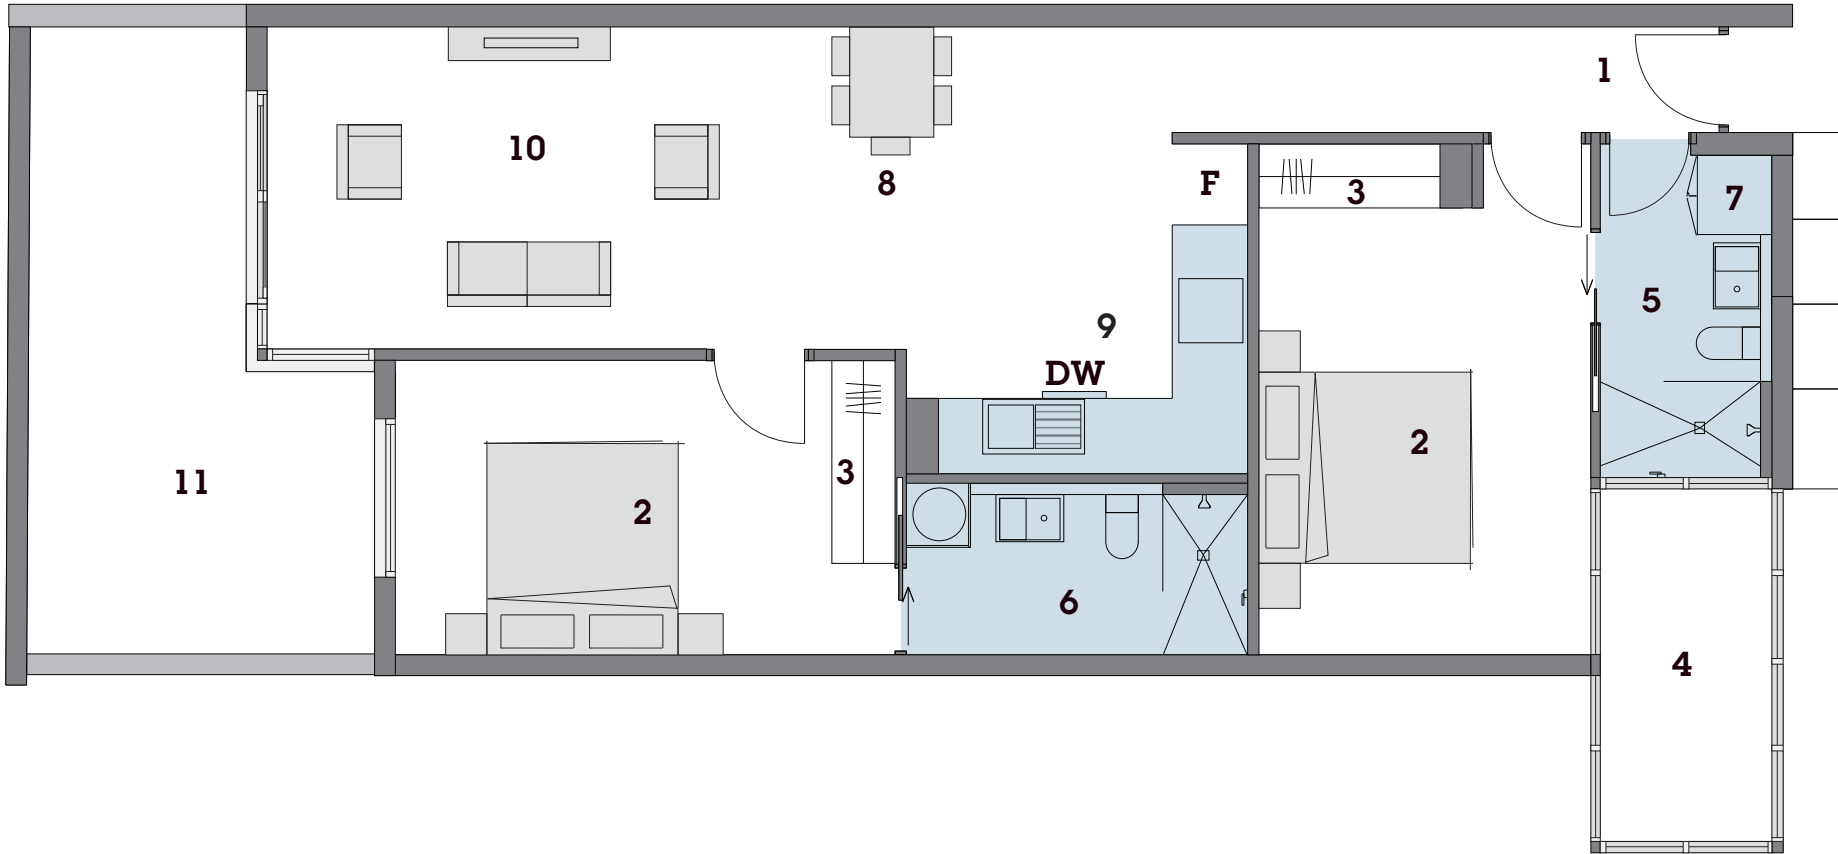

UNIT 17

UNIT AREA 80 SQ.M
DECK AREA 29 SQ.M
TOTAL AREA 109 SQ.M

LEGEND	
1	Entry
2	Bedroom
3	Robe
4	Lightwell
5	Bathroom & Laundry
6	Bathroom
7	Laundry
8	Eating
9	Kitchen
10	Living
11	Deck
12	Courtyard & Garden
13	Study