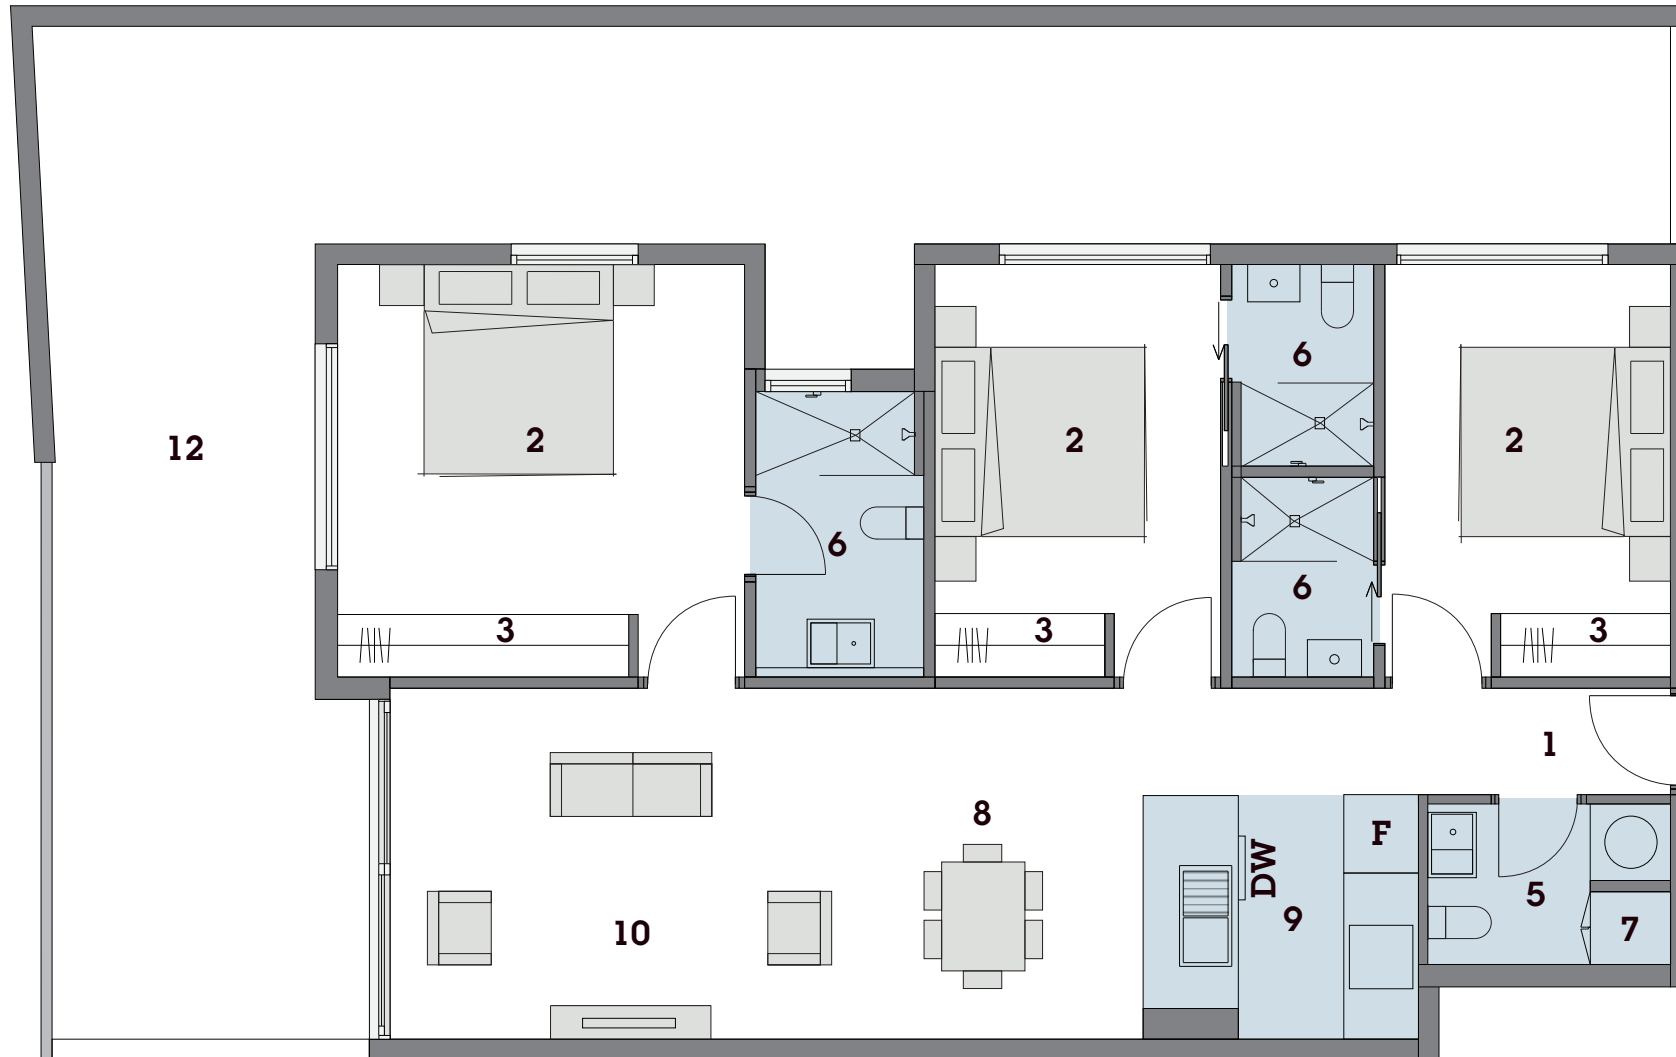

UNIT 15

UNIT AREA 94 SQ.M
DECK AREA 60 SQ.M
TOTAL AREA 154 SQ.M

LEGEND

- 1 Entry
- 2 Bedroom
- 3 Robe
- 4 Lightwell
- 5 Bathroom & Laundry
- 6 Bathroom
- 7 Laundry
- 8 Meals
- 9 Kitchen
- 10 Living
- 11 Deck
- 12 Courtyard & Garden
- 13 Study