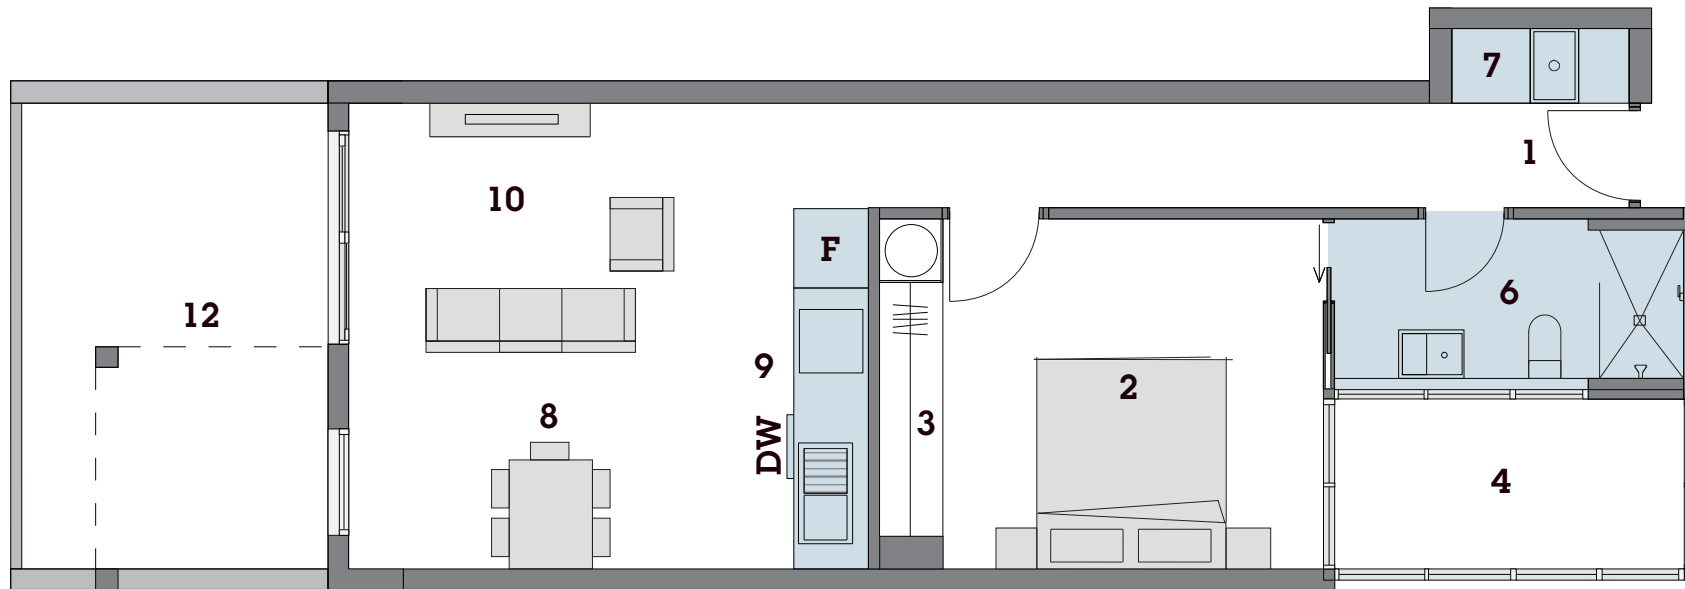

UNIT 14

UNIT AREA 54 SQ.M
DECK AREA 13 SQ.M
TOTAL AREA 67 SQ.M

LEGEND	
1	Entry
2	Bedroom
3	Robe
4	Lightwell
5	Bathroom & Laundry
6	Bathroom
7	Laundry
8	Meals
9	Kitchen
10	Living
11	Deck
12	Courtyard & Garden
13	Study