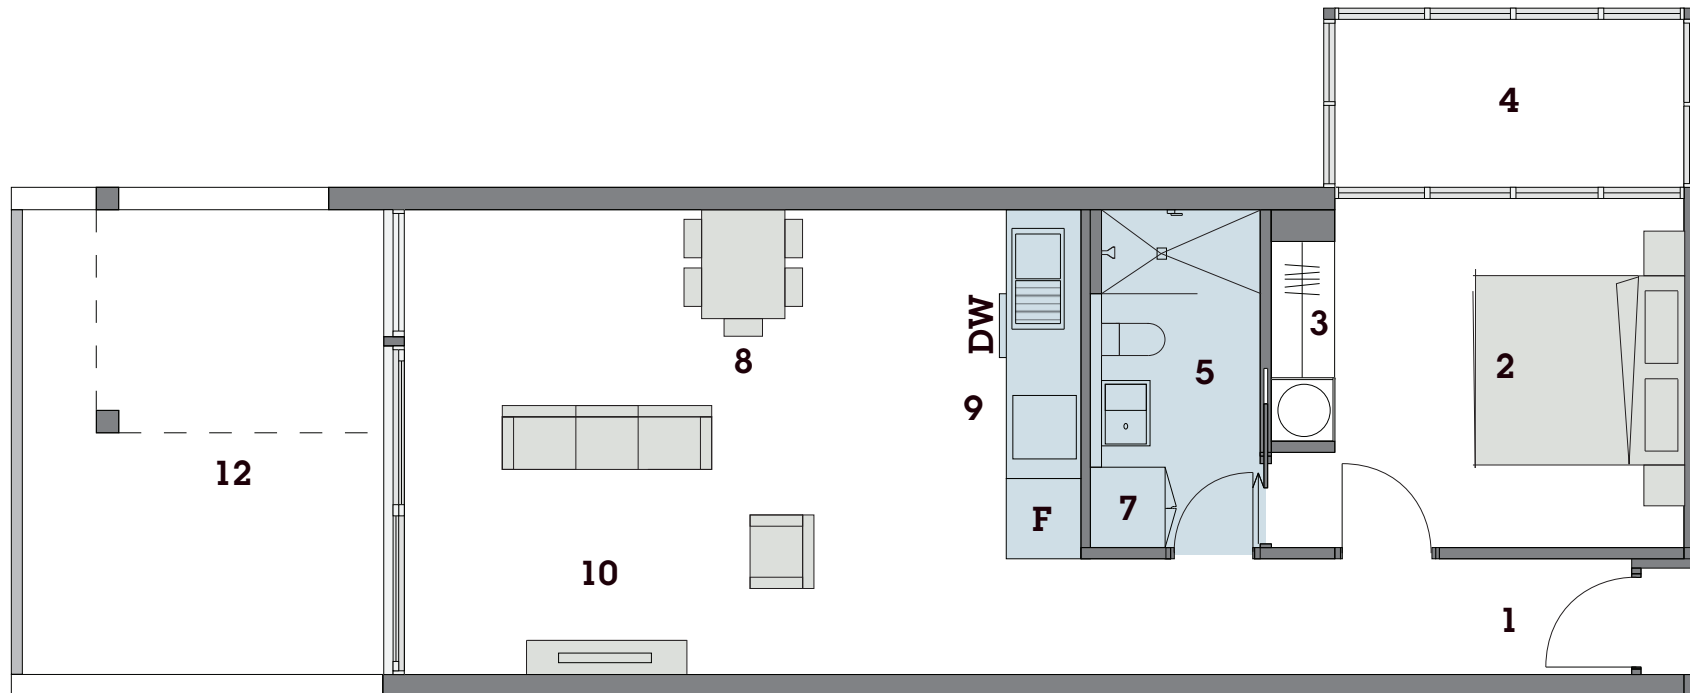

UNIT 13

UNIT AREA 56 SQ.M
DECK AREA 15 SQ.M
TOTAL AREA 71 SQ.M

LEGEND	
1	Entry
2	Bedroom
3	Robe
4	Lightwell
5	Bathroom & Laundry
6	Bathroom
7	Laundry
8	Meals
9	Kitchen
10	Living
11	Deck
12	Courtyard & Garden
13	Study