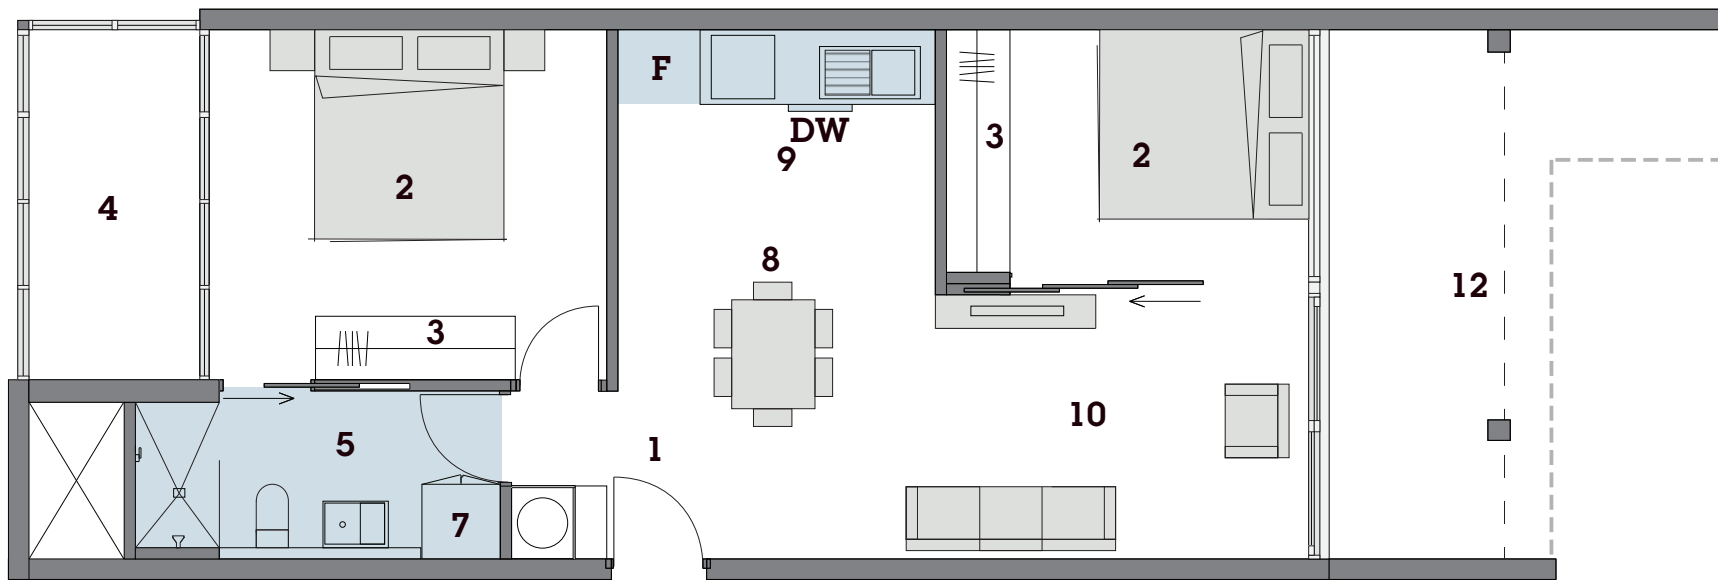

UNIT 9

UNIT AREA 57 SQ.M
DECK AREA 13 SQ.M
TOTAL AREA 70 SQ.M

LEGEND	
1	Entry
2	Bedroom
3	Robe
4	Lightwell
5	Bathroom & Laundry
6	Bathroom
7	Laundry
8	Meals
9	Kitchen
10	Living
11	Deck
12	Courtyard & Garden
13	Study