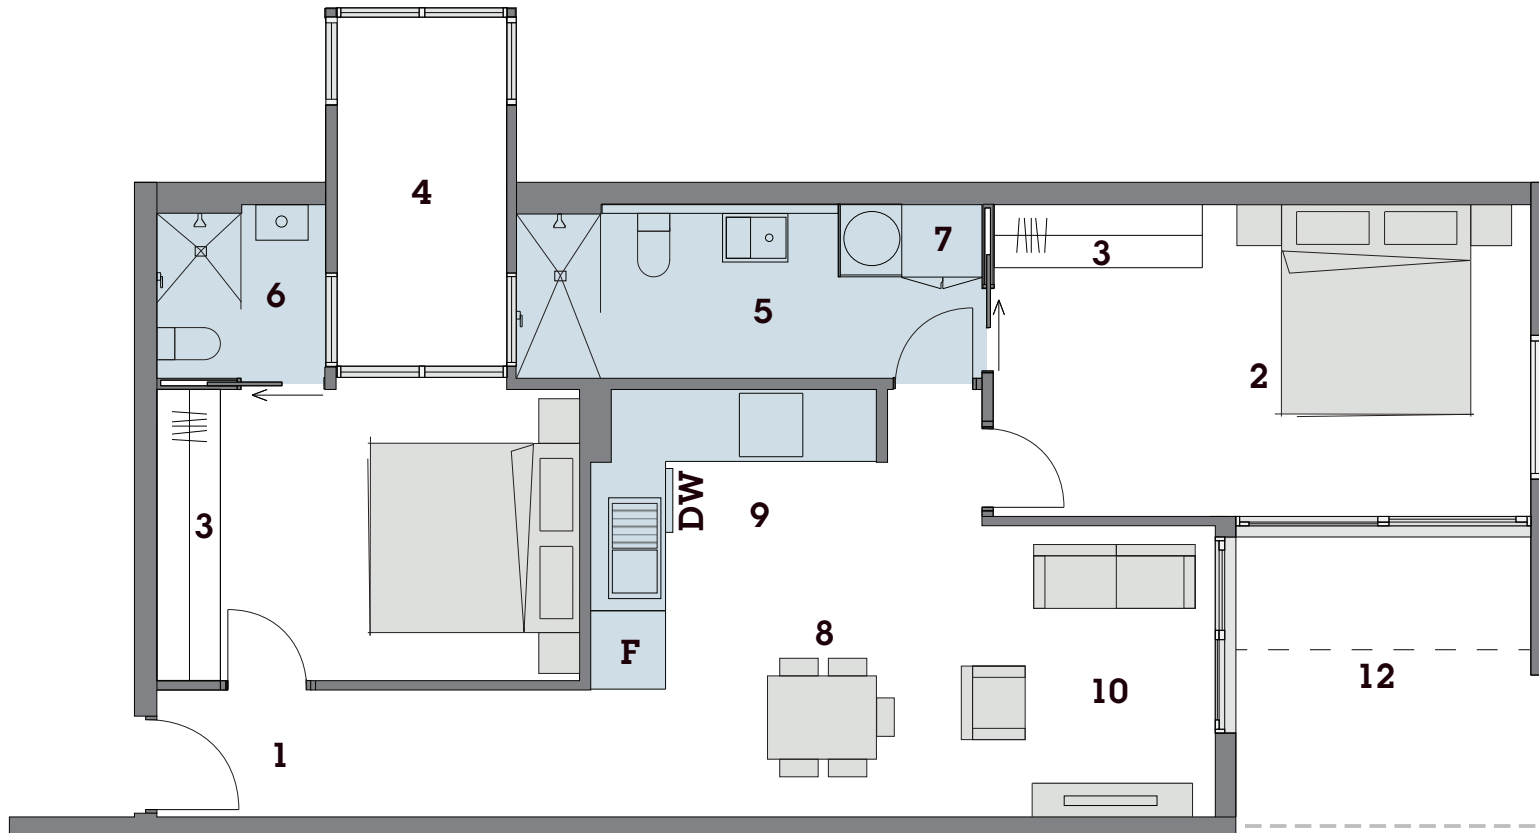

# UNIT 8

UNIT AREA 68 SQ.M  
 DECK AREA 12 SQ.M  
 TOTAL AREA 80 SQ.M

**LEGEND**

1	Entry
2	Bedroom
3	Robe
4	Lightwell
5	Bathroom & Laundry
6	Bathroom
7	Laundry
8	Meals
9	Kitchen
10	Living
11	Deck
12	Courtyard & Garden
13	Study