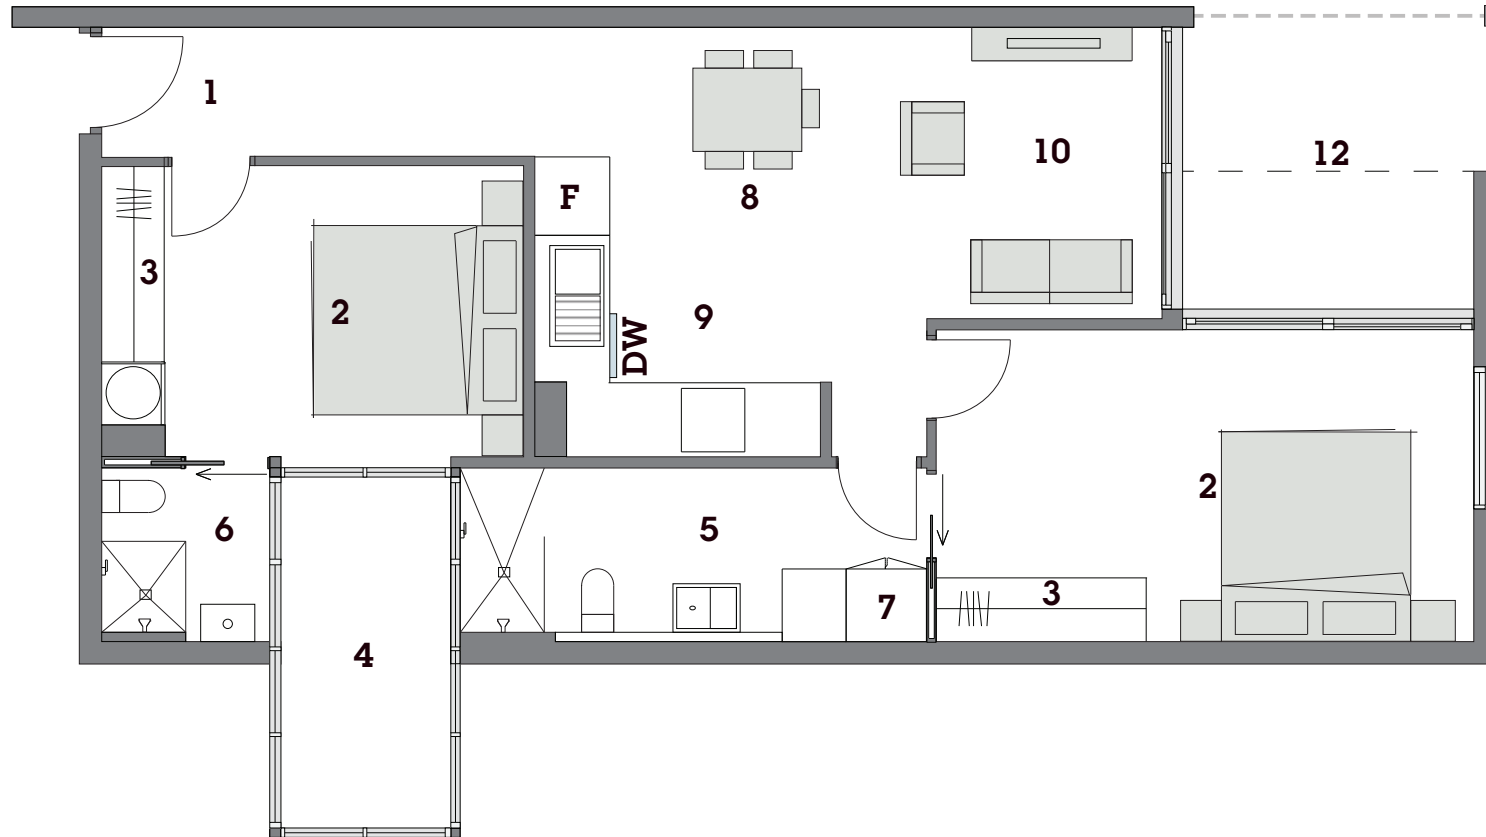

UNIT 7

UNIT AREA 68 SQ.M
DECK AREA 8 SQ.M
TOTAL AREA 76 SQ.M

LEGEND	
1	Entry
2	Bedroom
3	Robe
4	Lightwell
5	Bathroom & Laundry
6	Bathroom
7	Laundry
8	Meals
9	Kitchen
10	Living
11	Deck
12	Courtyard & Garden
13	Study