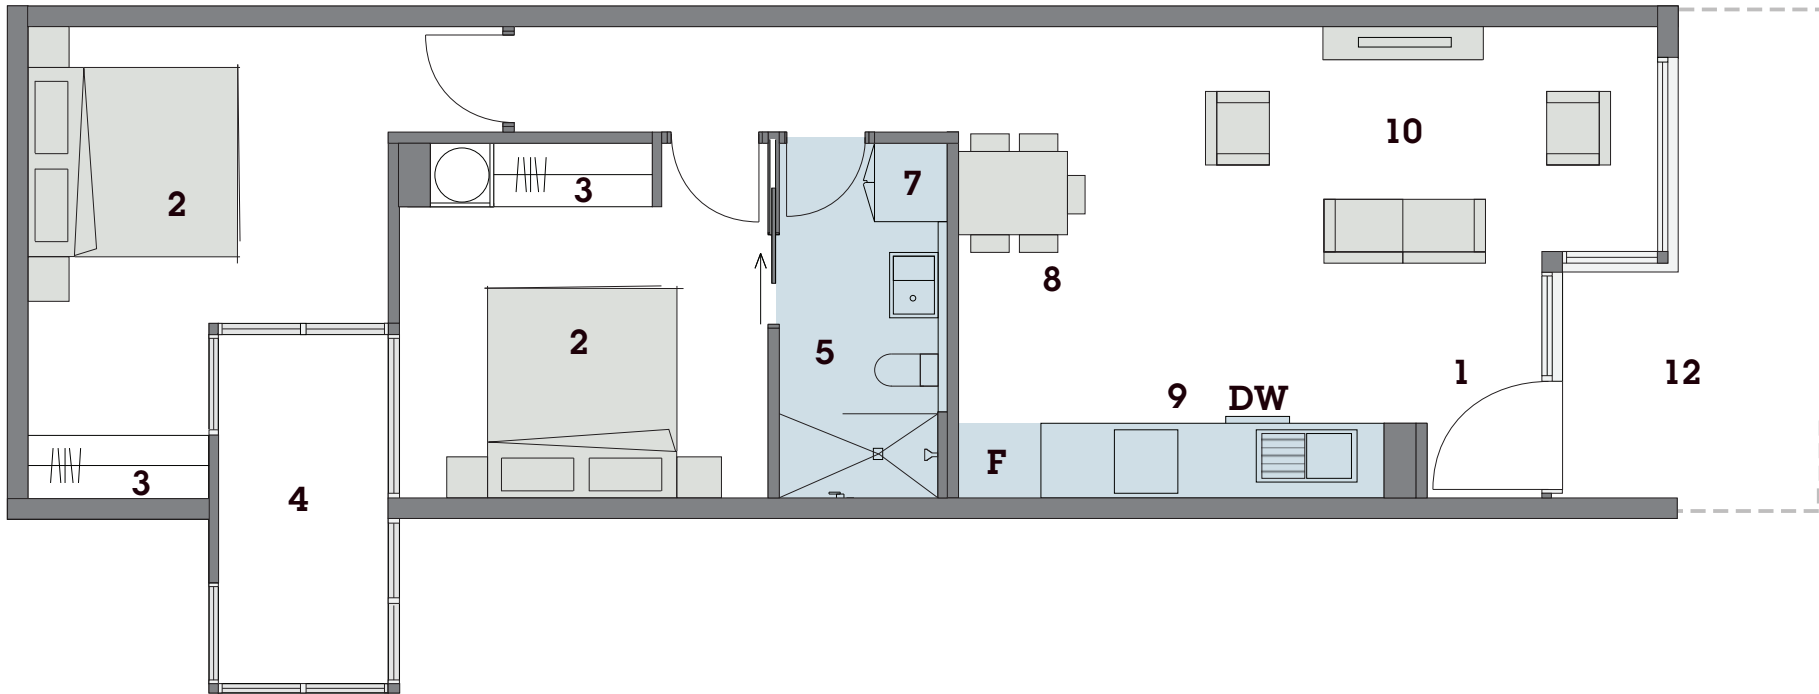

# UNIT 5

UNIT AREA 67 SQ.M  
DECK AREA 9 SQ.M  
TOTAL AREA 76 SQ.M

## LEGEND

- 1 Entry
- 2 Bedroom
- 3 Robe
- 4 Lightwell
- 5 Bathroom & Laundry
- 6 Bathroom
- 7 Laundry
- 8 Eating
- 9 Kitchen
- 10 Living
- 11 Deck
- 12 Courtyard & Garden
- 13 Study