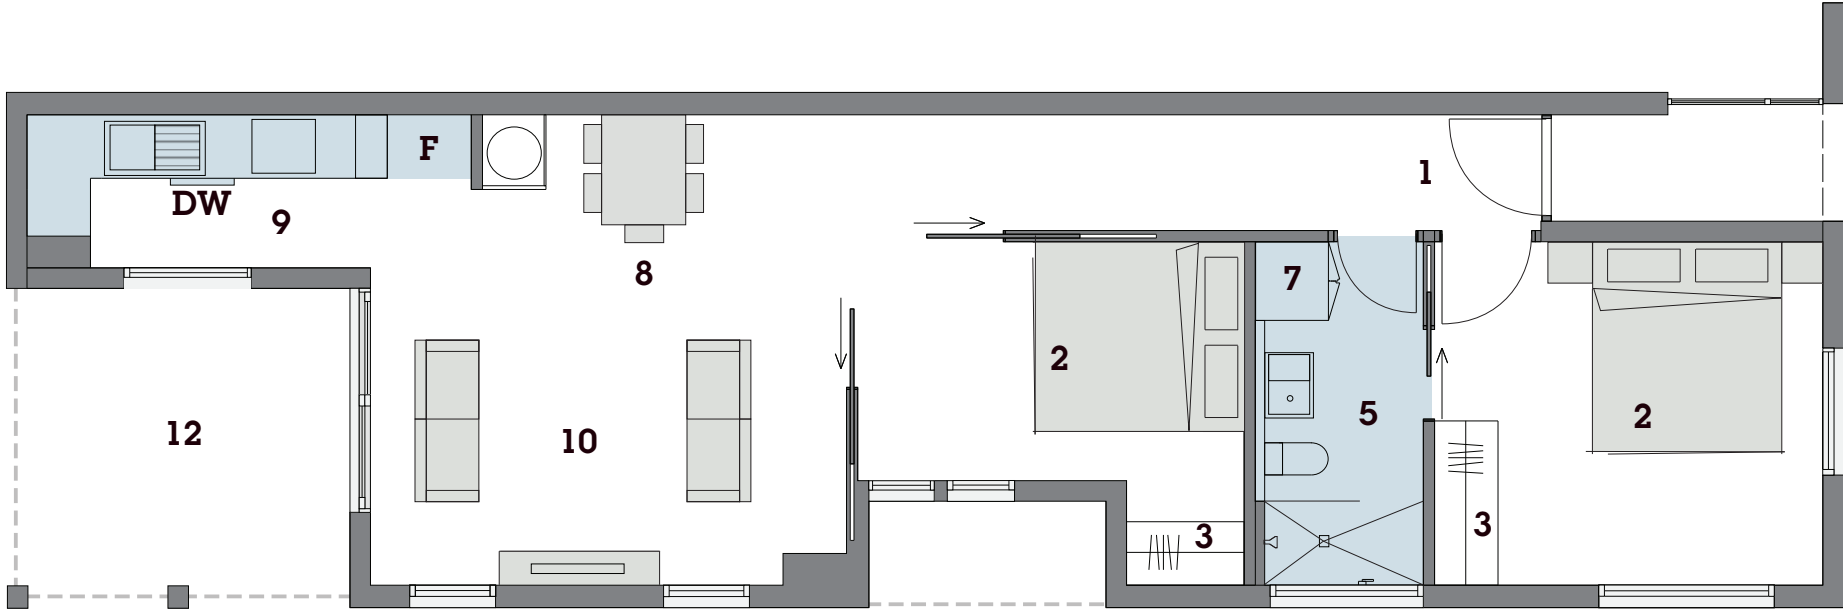

# UNIT 1

UNIT AREA 67 SQ.M  
DECK AREA 9 SQ.M  
TOTAL AREA 76 SQ.M

LEGEND	
1	Entry
2	Bedroom
3	Robe
4	Lightwell
5	Bathroom & Laundry
6	Bathroom
7	Laundry
8	Meals
9	Kitchen
10	Living
11	Deck
12	Courtyard & Garden
13	Study